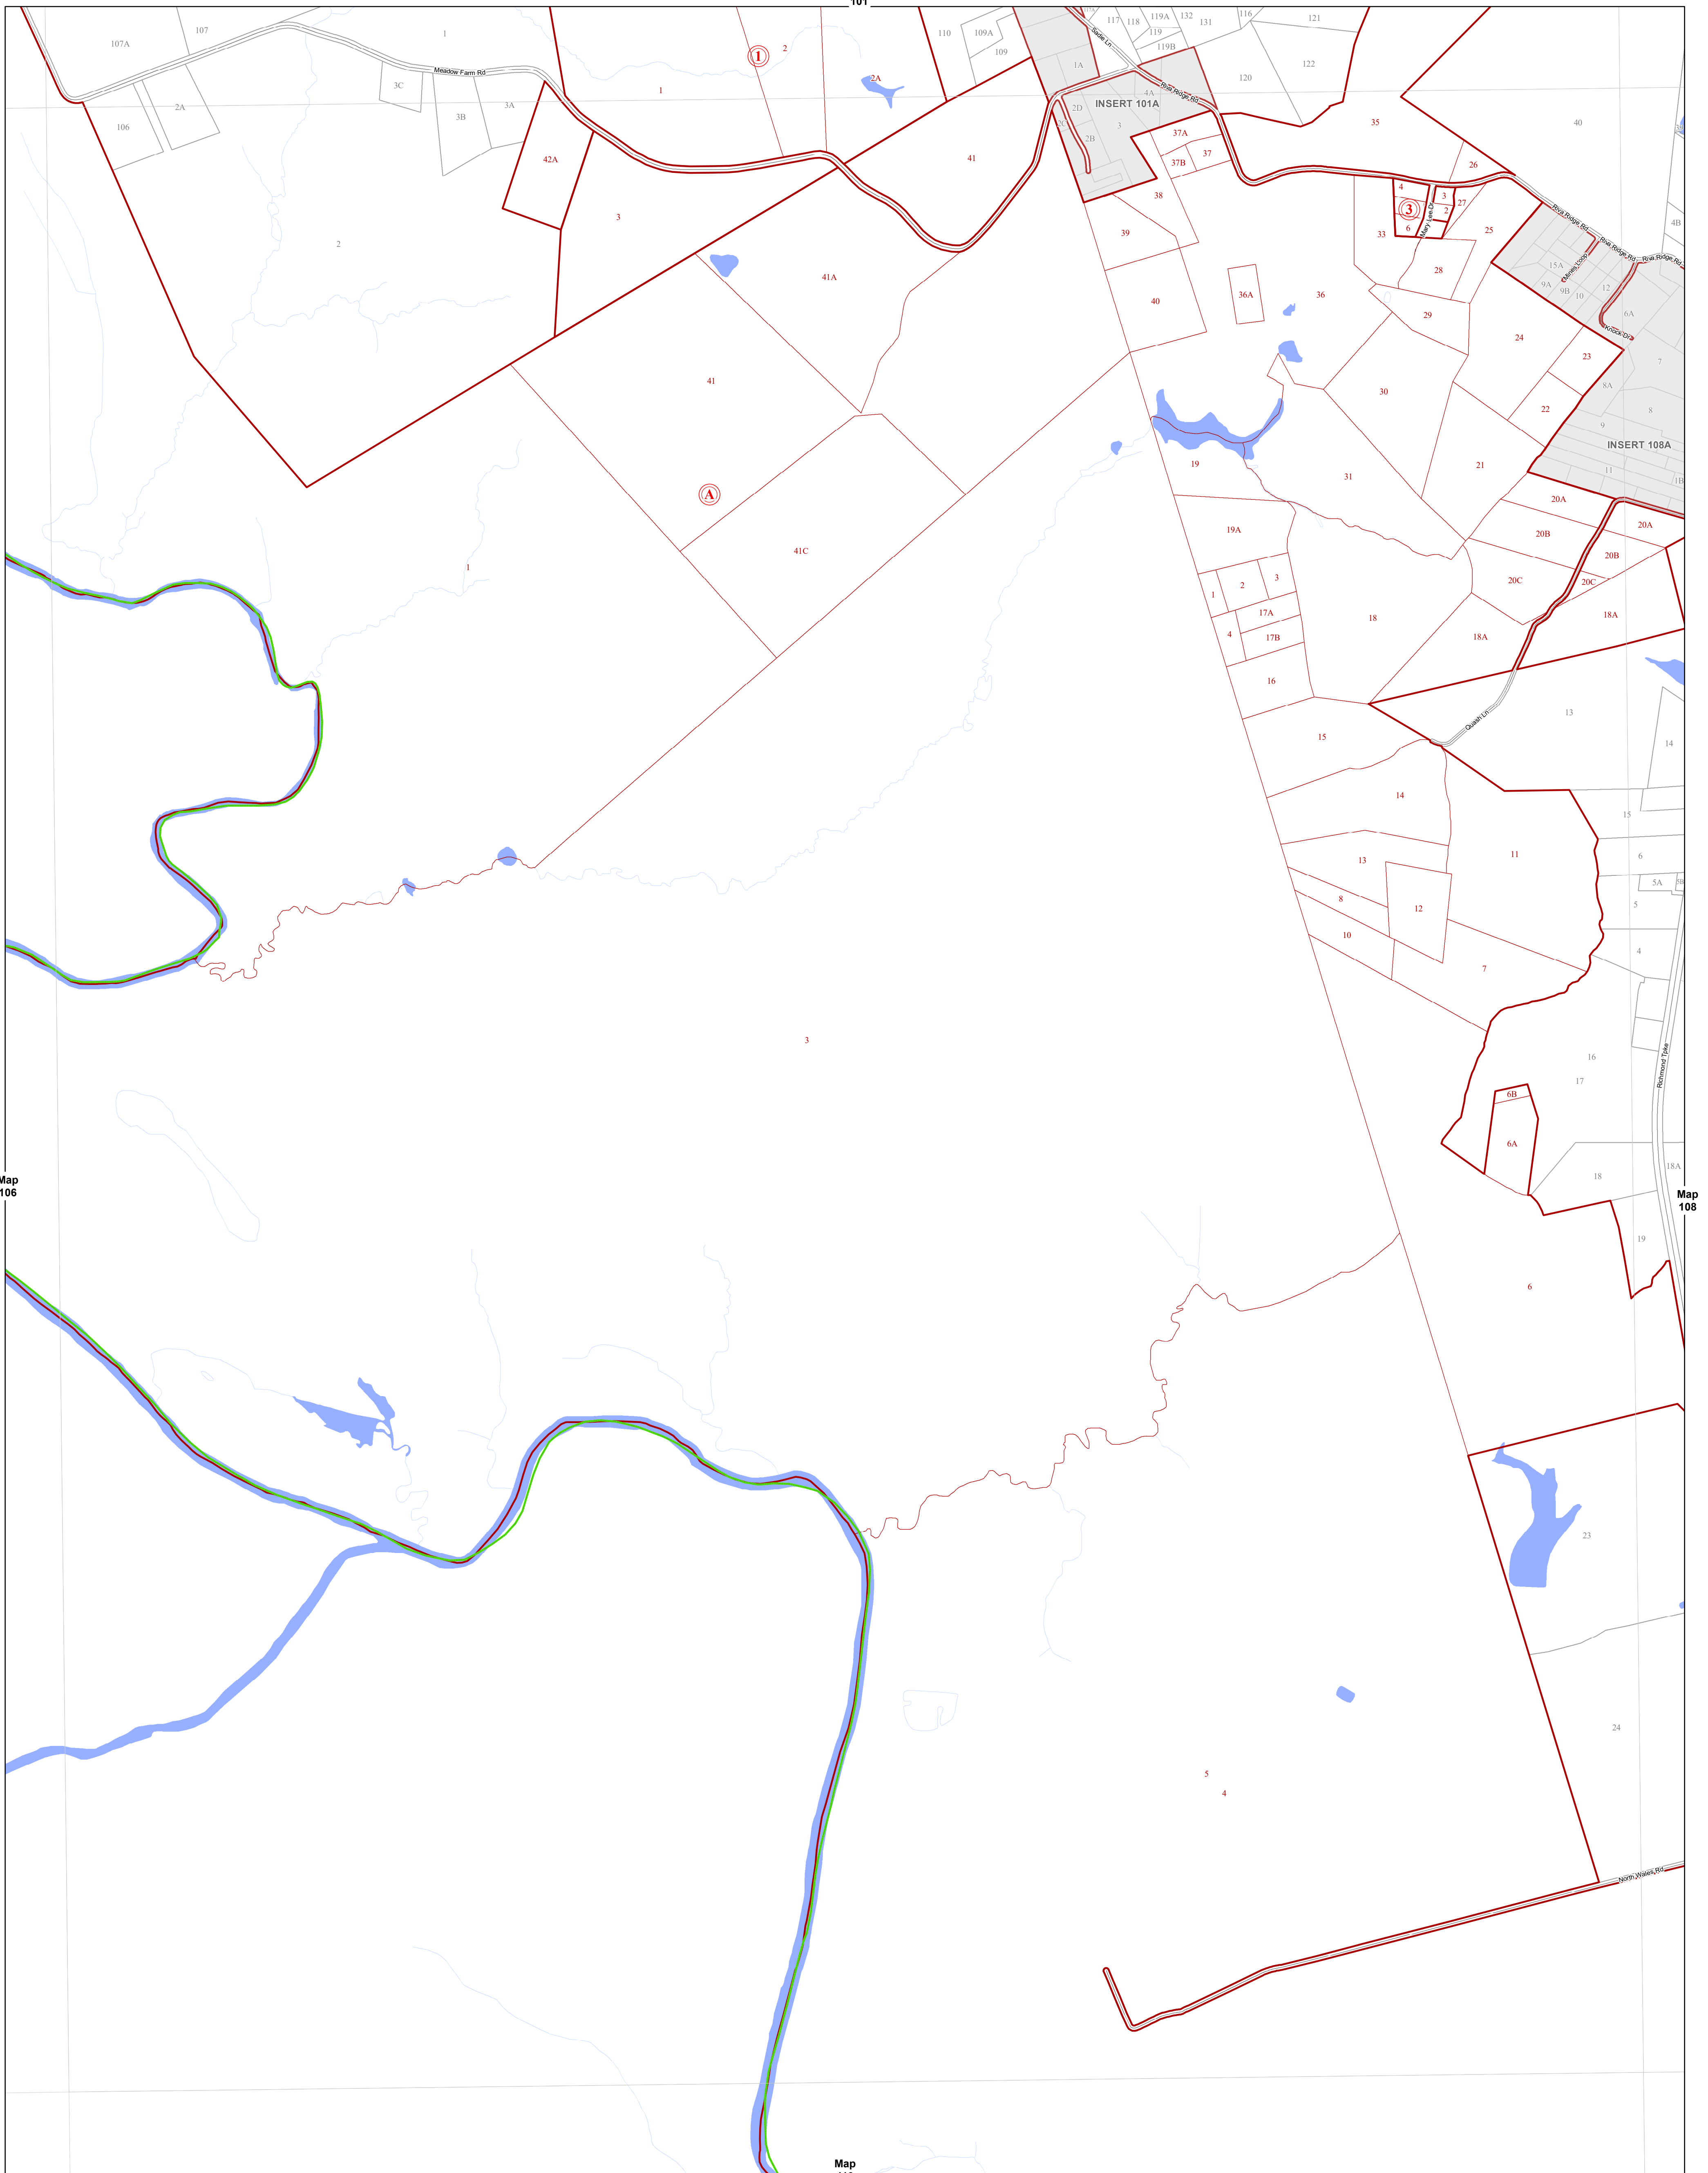

CAROLINE COUNTY

SECTION 107

Map information is believed to be accurate, but accuracy is not guaranteed. Any errors or omissions should be reported to Caroline County. In no event will the County be liable for any damages or other pecuniary loss that may arise from the use of this data.

0 300 600 1,200 1,800 Feet

Printed 2/7/2018

LEGEND

- County Boundary
- 42 Lots
- INSERT 5A Inserts
- ~ Streams
- ▲ Fire Stations
- Sections / Blocks
- 21-A-32 Adjacent Maps Lots
- Water Bodies
- ⚓ Schools
- Roads

INDEX MAP