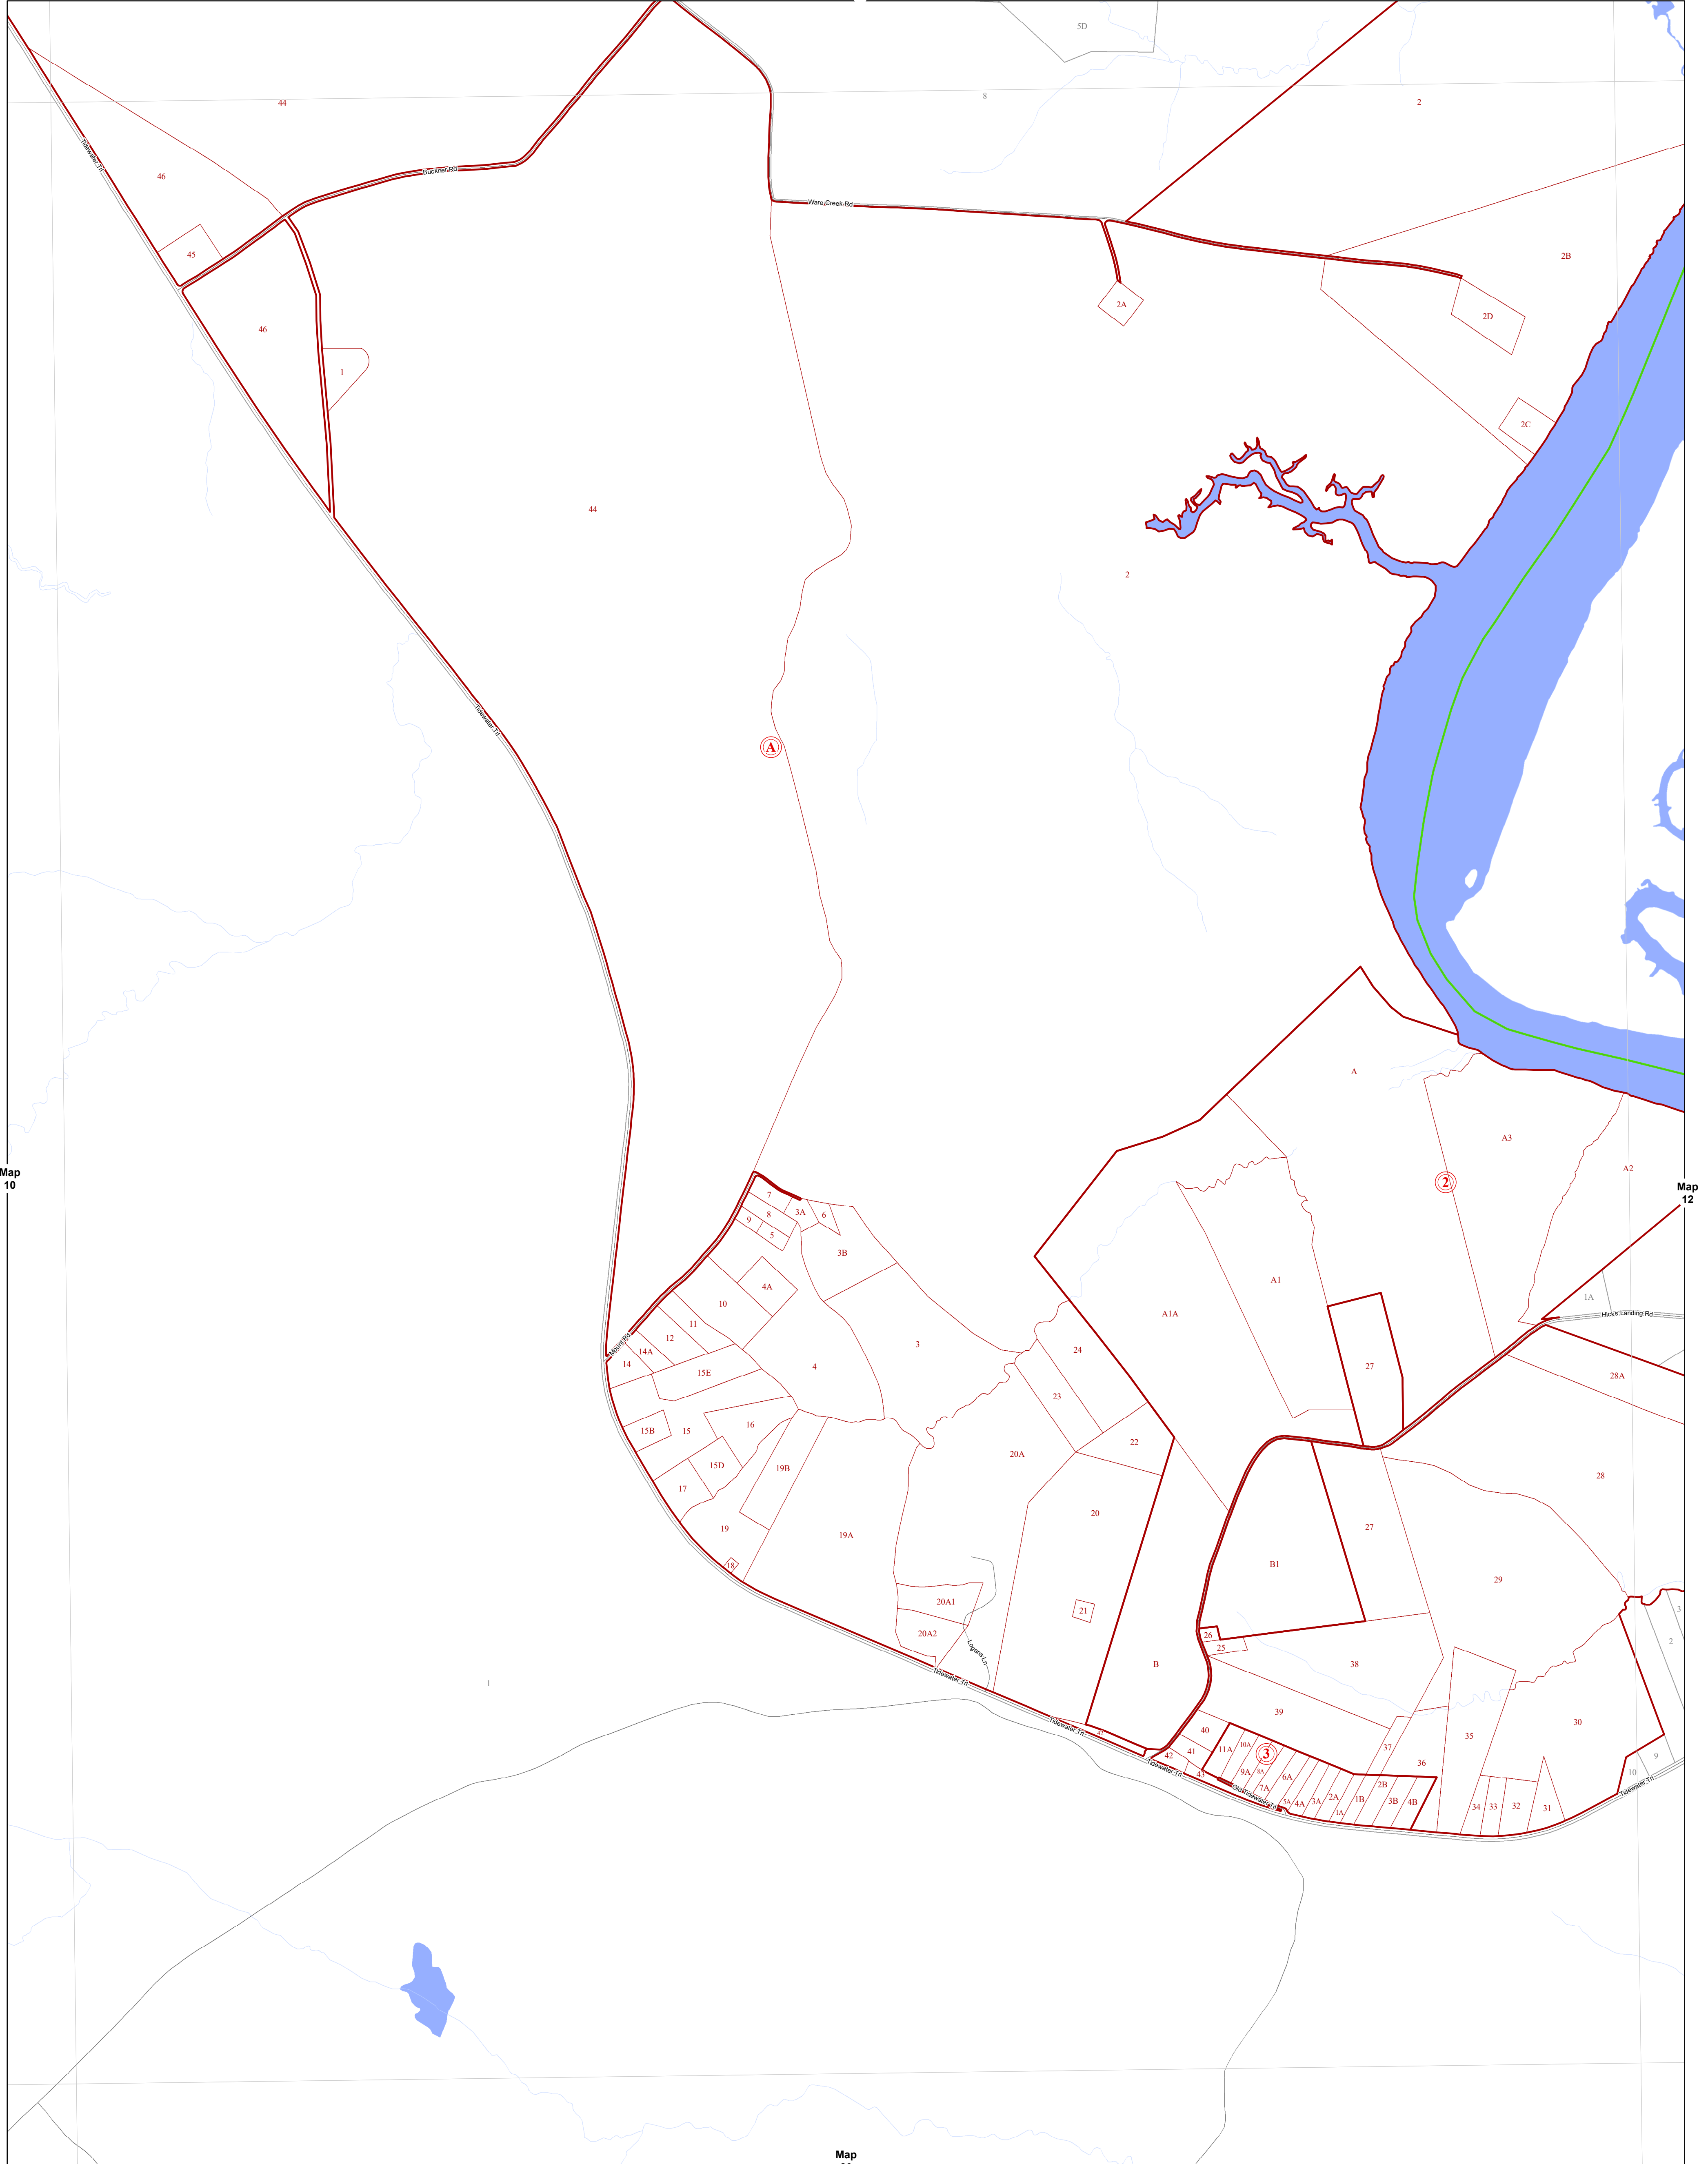

CAROLINE COUNTY

SECTION 11

Map information is believed to be accurate, but accuracy is not guaranteed. Any errors or omissions should be reported to Caroline County. In no event will the County be liable for any damages or other pecuniary loss that may arise from the use of this data.

0 300 600 1,200 1,800 Feet

Printed 2/7/2018

Map 5

LEGEND

-  County Boundary
-  42 Lots
-  INSERT 5A Inserts
-  Streams
-  Fire Stations
-  Roads
-  Sections / Blocks
-  21-A-32 Adjacent Maps Lots
-  Water Bodies
-  Schools

INDEX MAP