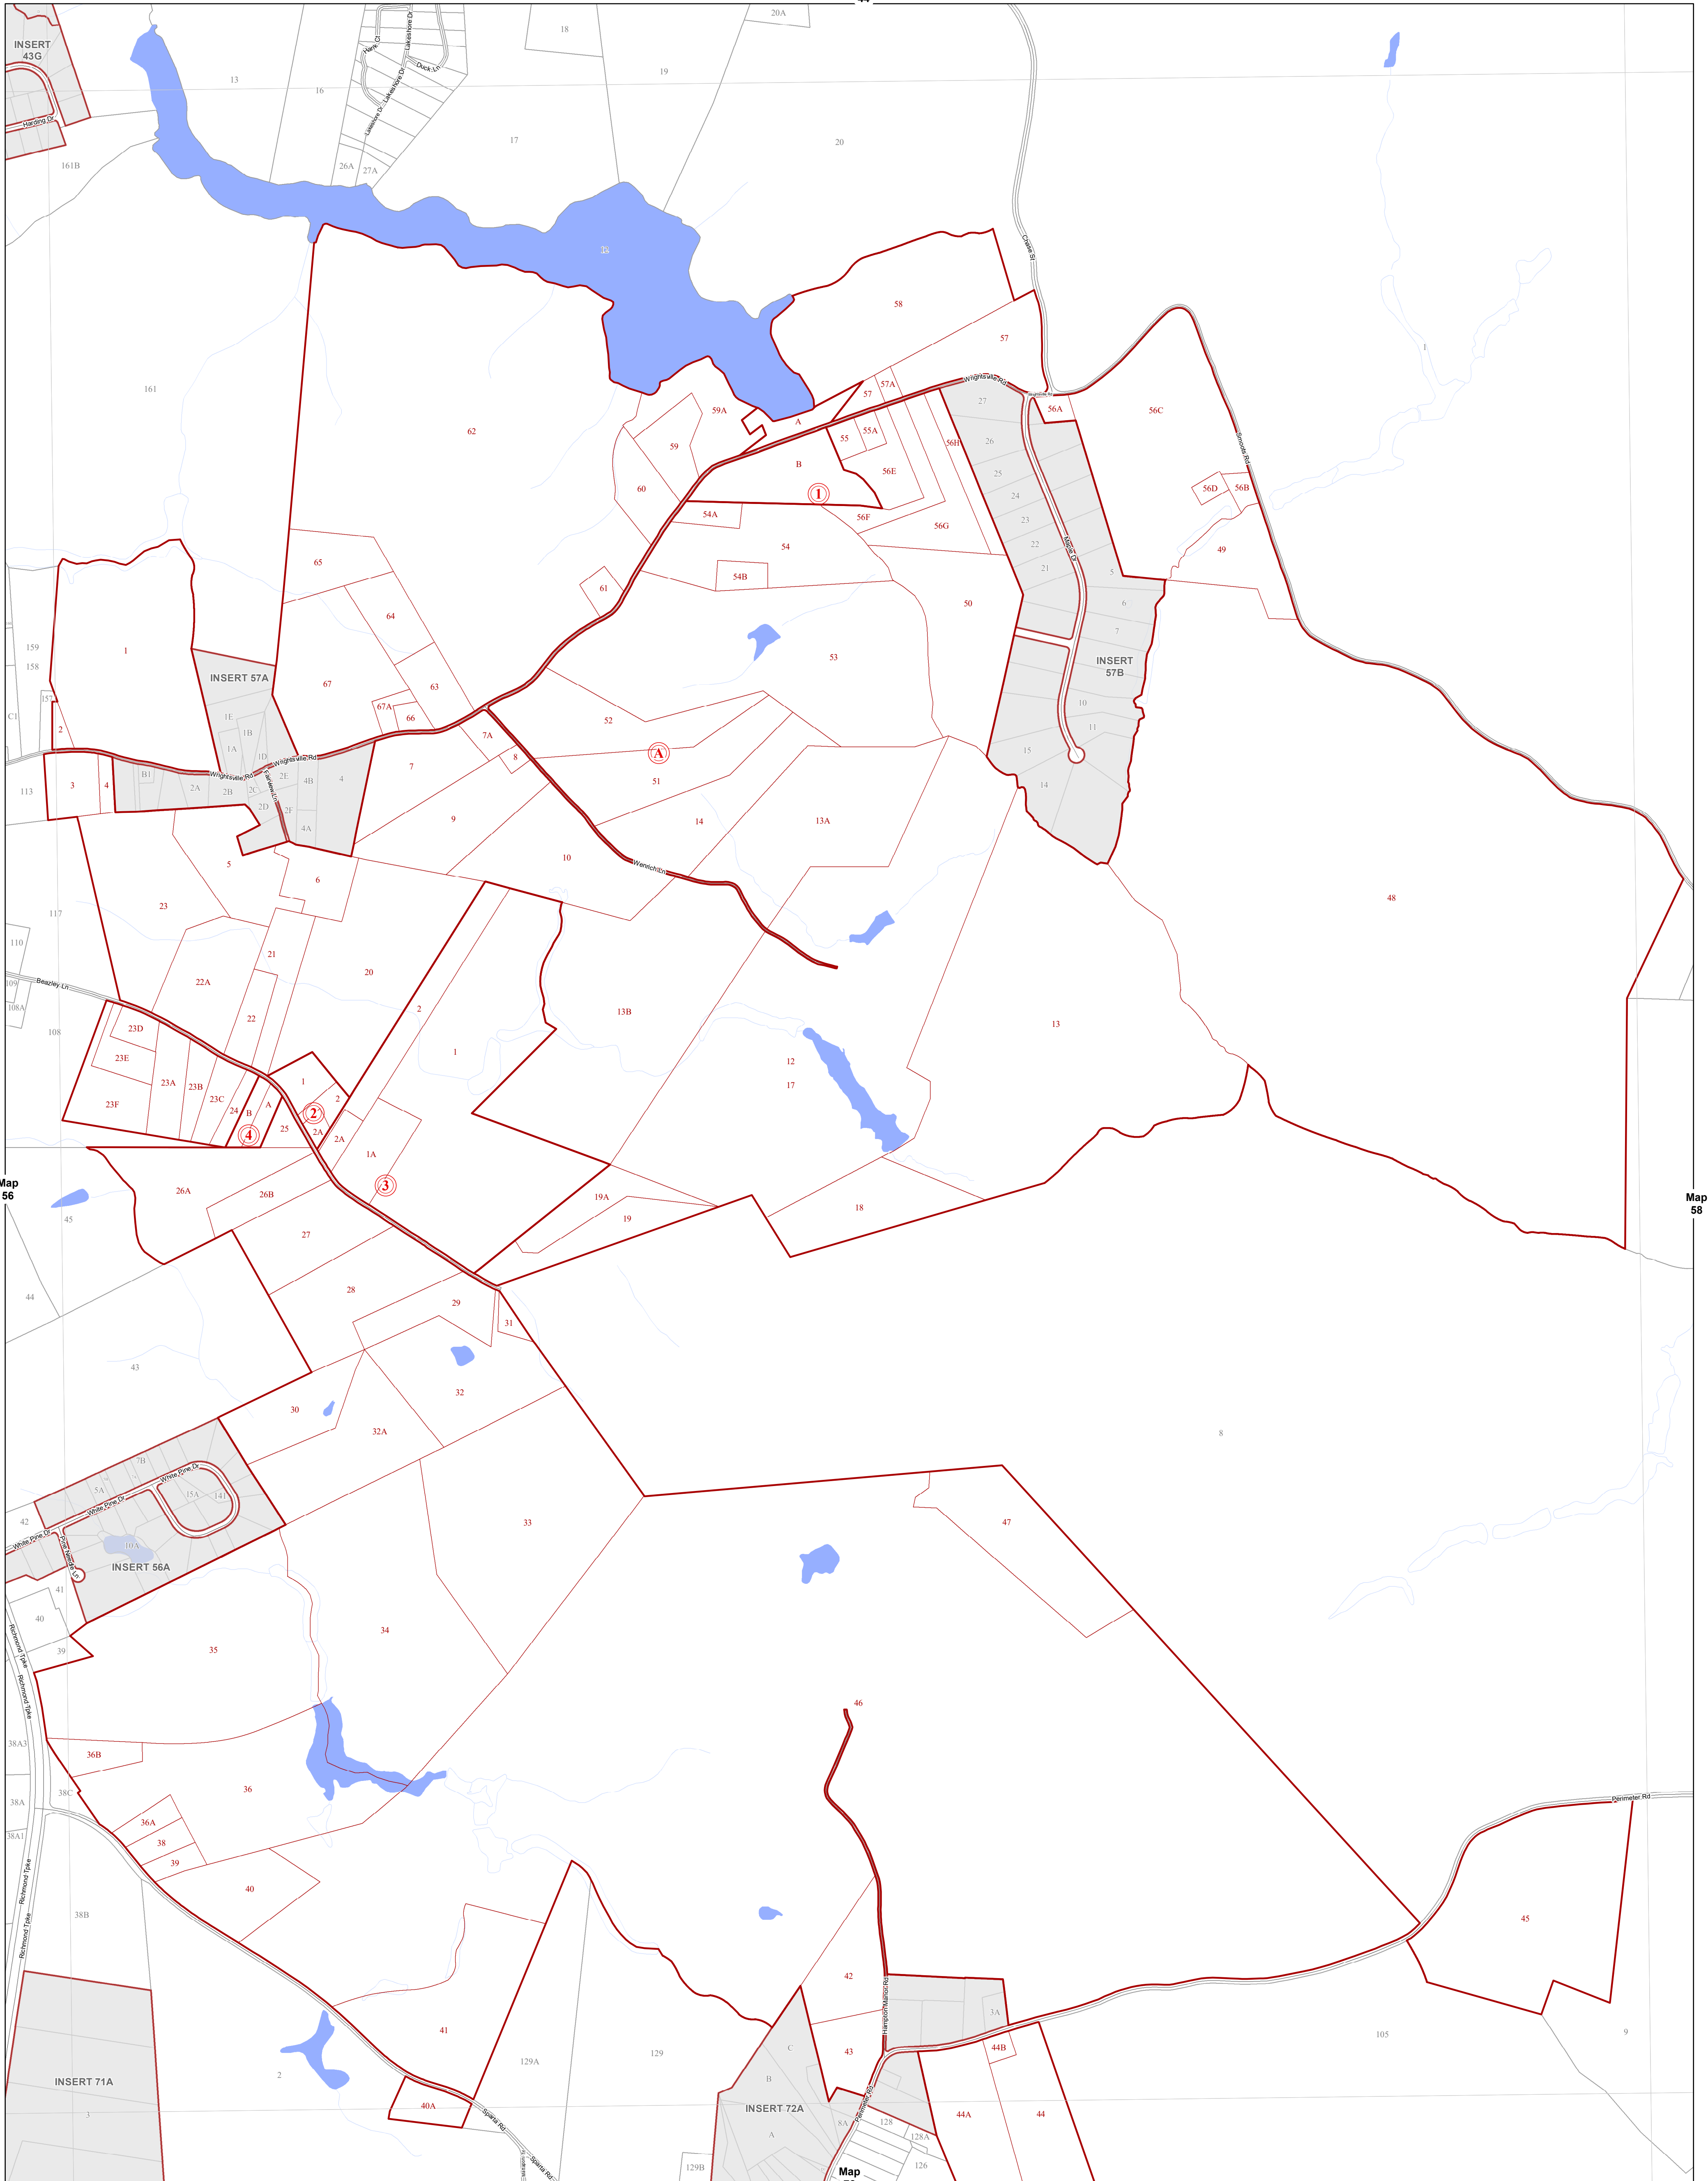

# CAROLINE COUNTY

## SECTION 57

Map information is believed to be accurate, but accuracy is not guaranteed. Any errors or omissions should be reported to Caroline County. In no event will the County be liable for any damages or other pecuniary loss that may arise from the use of this data.

0 300 600 1,200 1,800 Feet

Printed 2/7/2018

Map 44

### LEGEND

- County Boundary
- 42 Lots
- Inserts
- Streams
- Fire Stations
- Roads
- Sections / Blocks
- Adjacent Maps Lots
- Water Bodies
- Schools