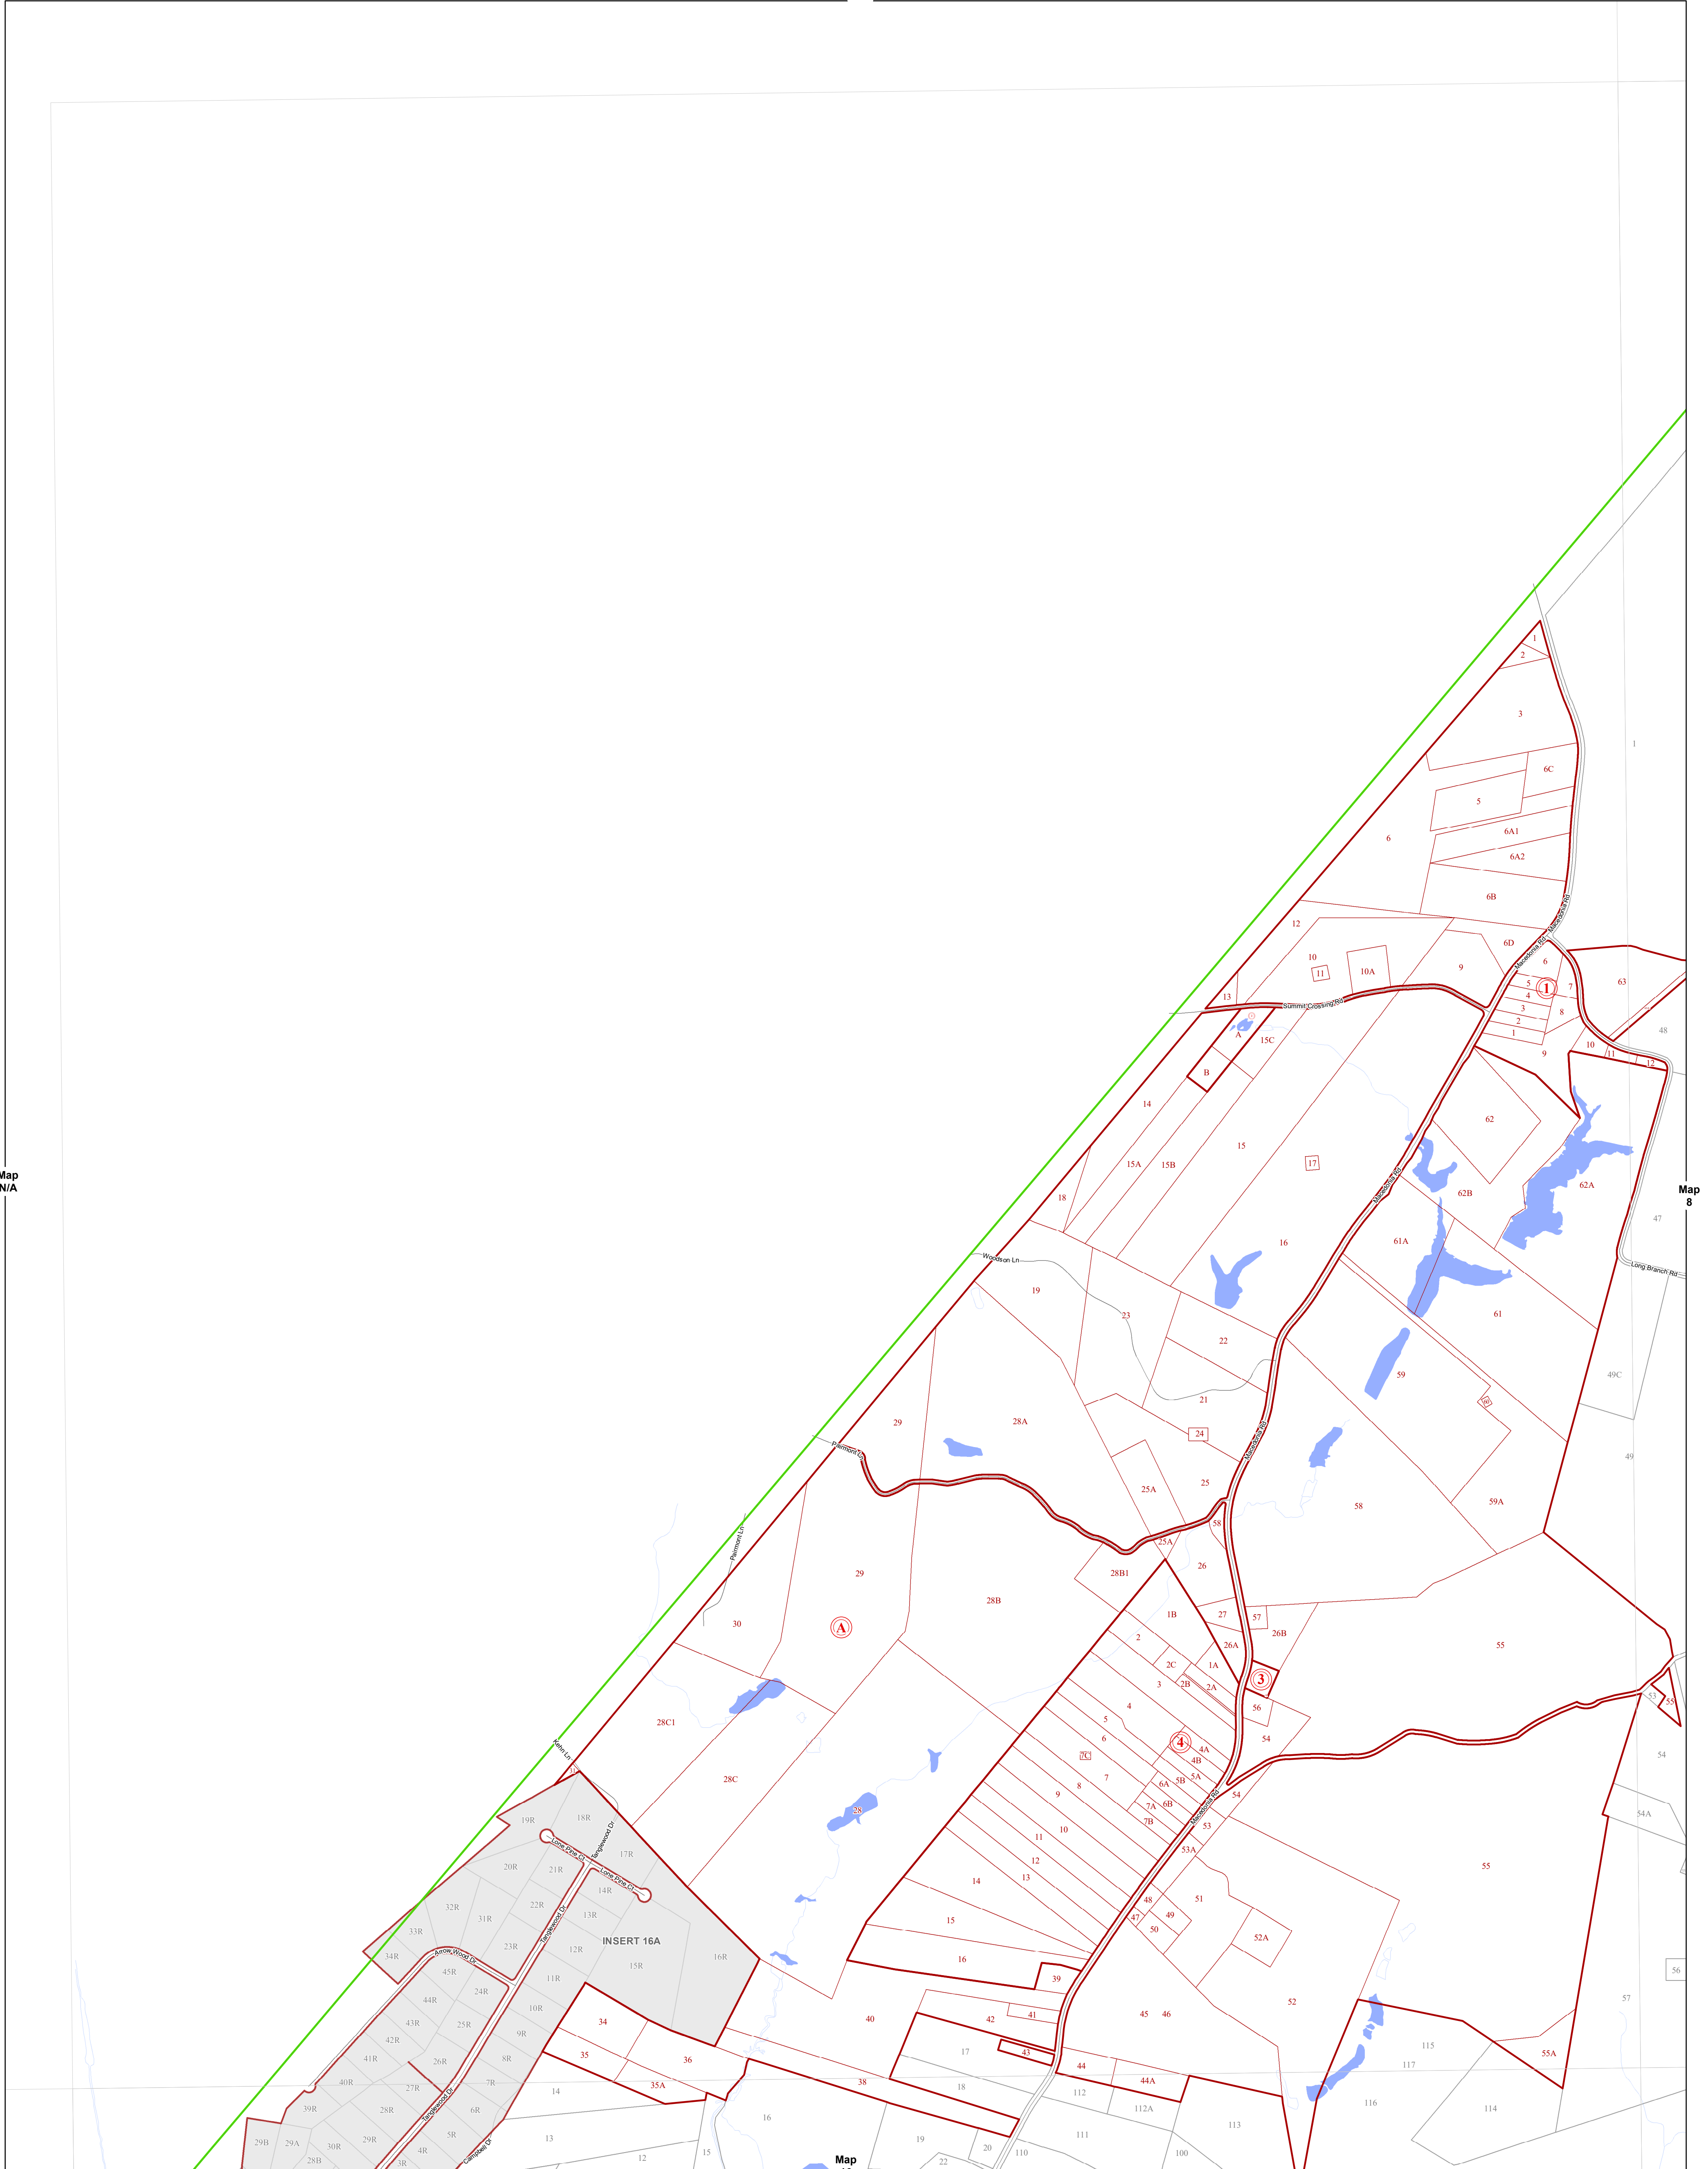

CAROLINE COUNTY

SECTION 7

Map information is believed to be accurate, but accuracy is not guaranteed. Any errors or omissions should be reported to Caroline County. In no event will the County be liable for any damages or other pecuniary loss that may arise from the use of this data.

Printed 2/7/2018

Map
N/A

Map
16

LEGEND

- County Boundary
- 42 Lots
- Sections / Blocks
- INSERT 5A Inserts
- INSERT 16A Inserts
- 21-A-32 Adjacent Maps Lots
- Streams
- Water Bodies
- Fire Stations
- Schools
- Roads

INDEX MAP