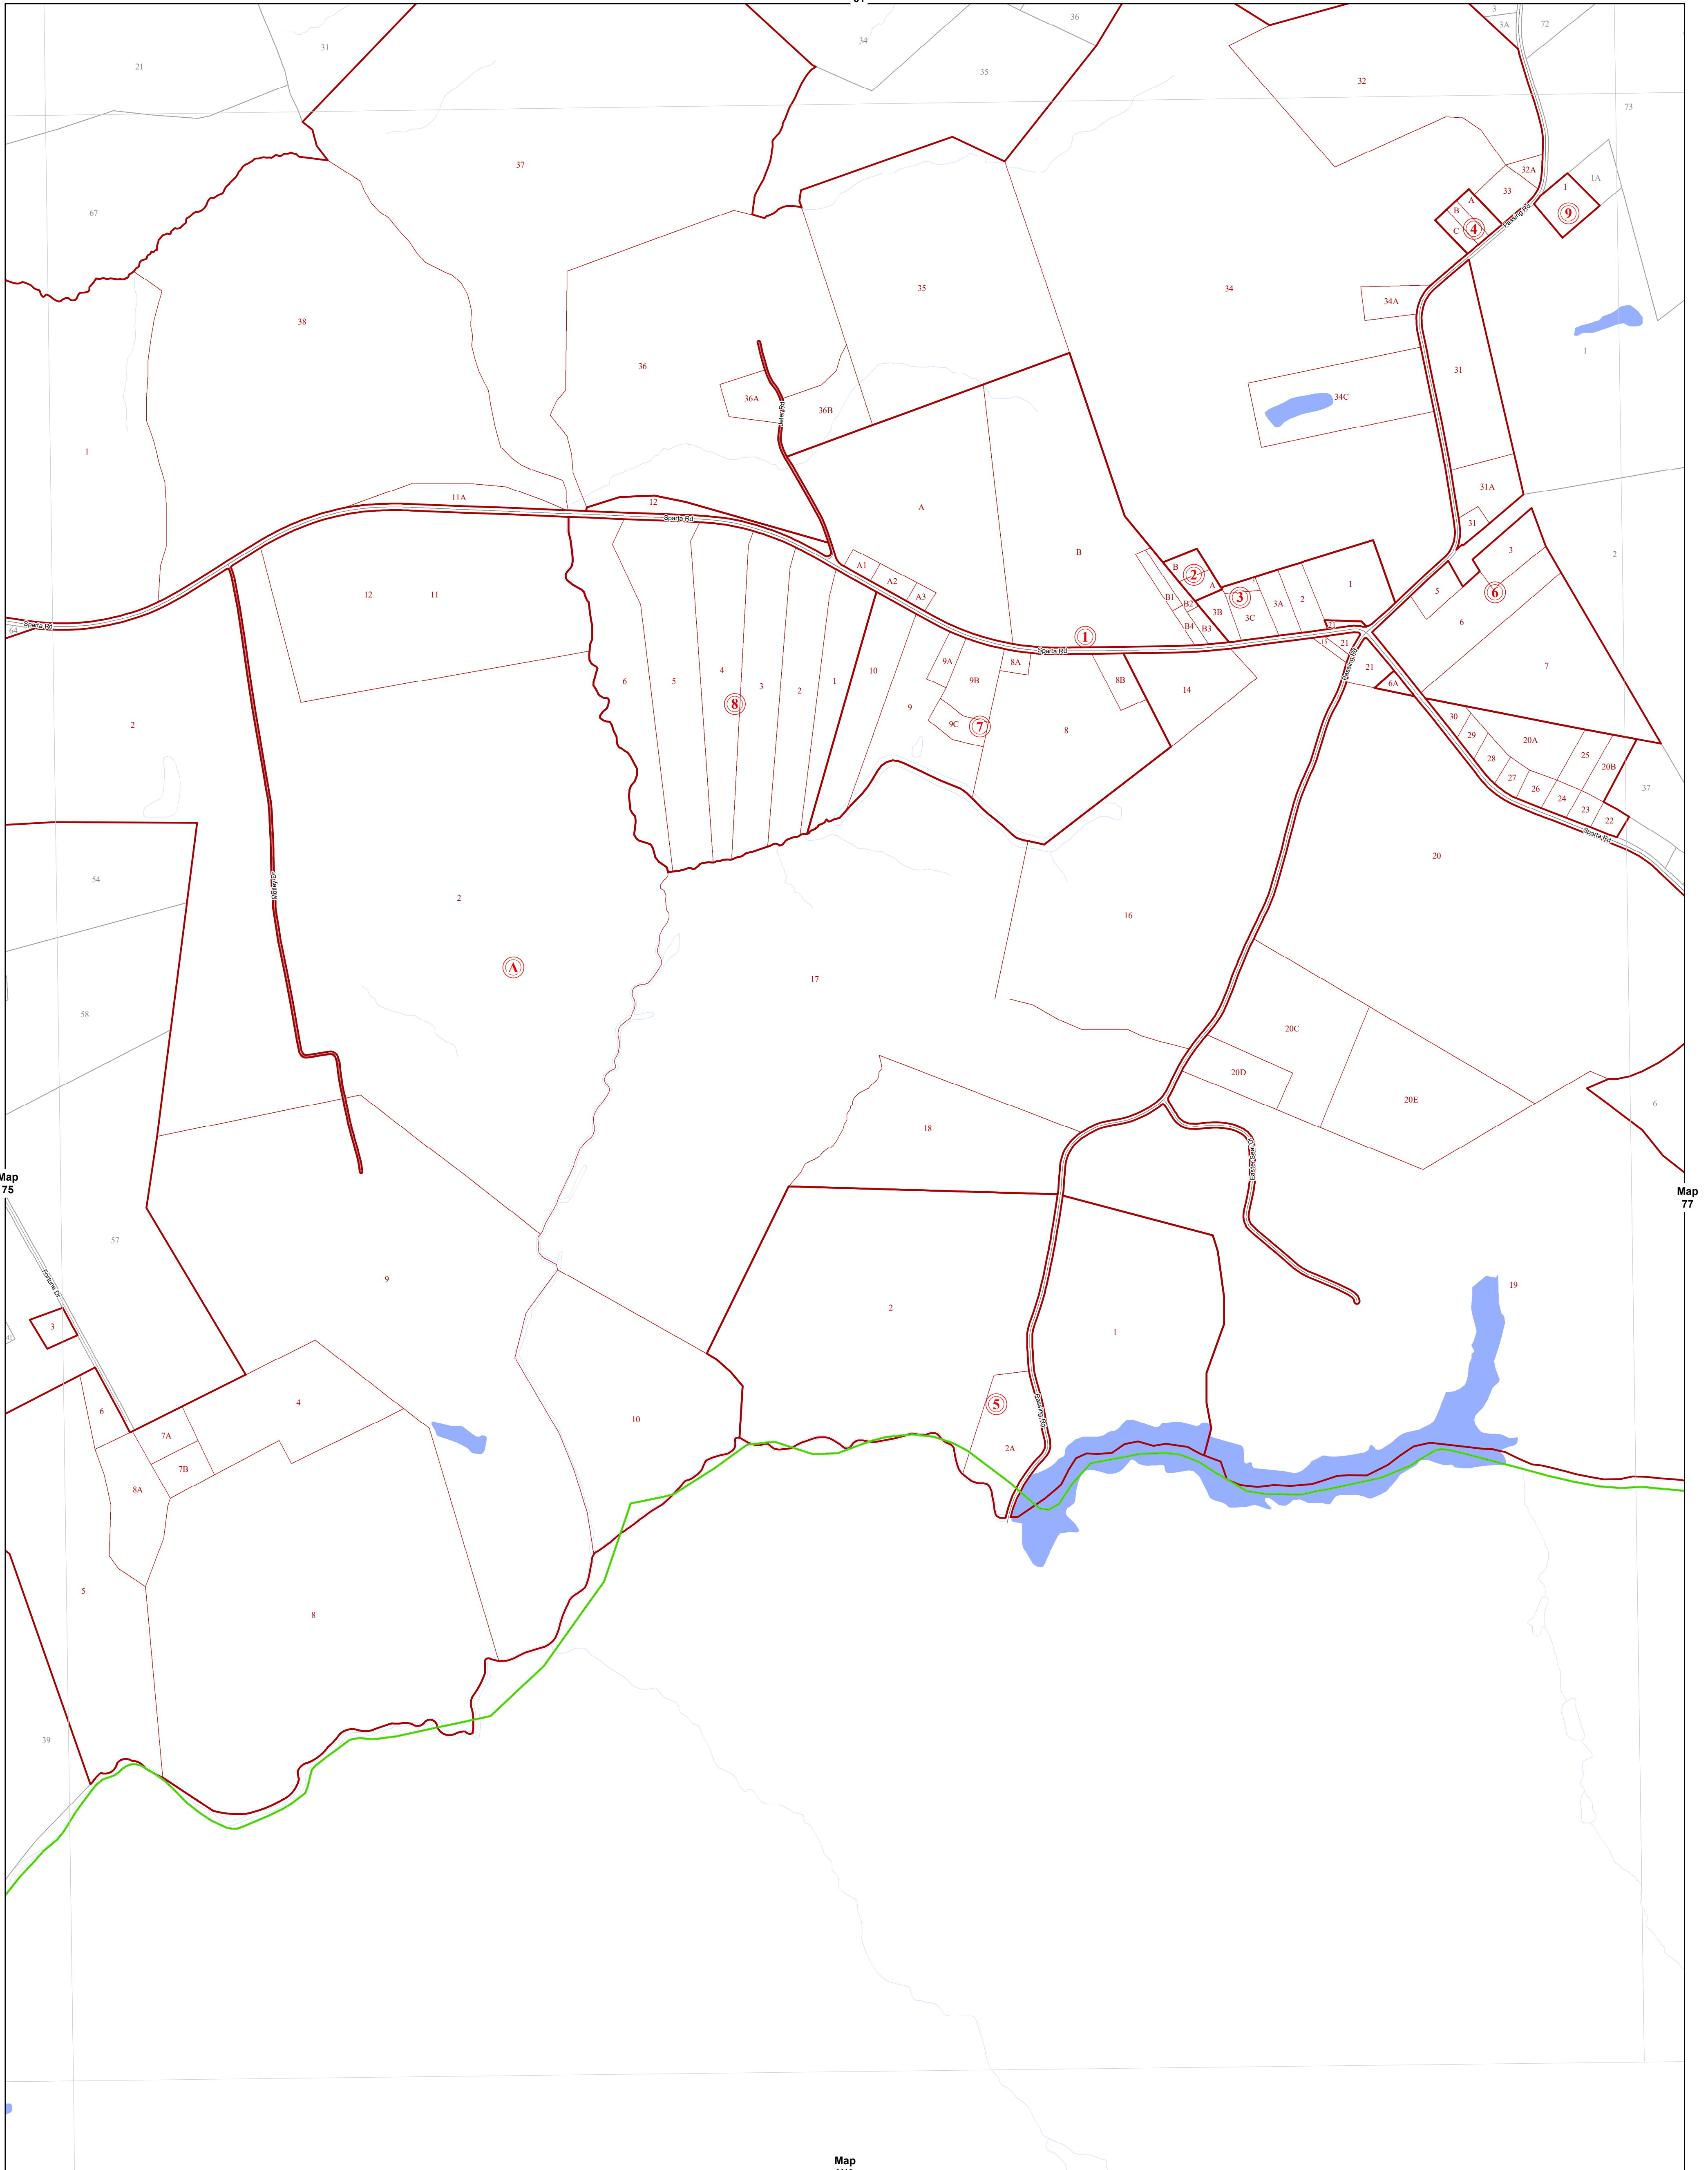

CAROLINE COUNTY

Map information is believed to be accurate, but accuracy is not guaranteed. Any errors or omissions should be reported to Caroline County. In no event will the County be liable for any damages or other pecuniary loss that may arise from the use of this data.

0 300 600 1,200 1,800 Feet

SECTION 76

Printed 2/7/2018

LEGEND

- County Boundary
- 42 Lots
- INSERT 5A Inserts
- Streams
- Fire Stations
- Roads
- Sections / Blocks
- 21-A-32 Adjacent Maps Lots
- Water Bodies
- Schools

INDEX MAP