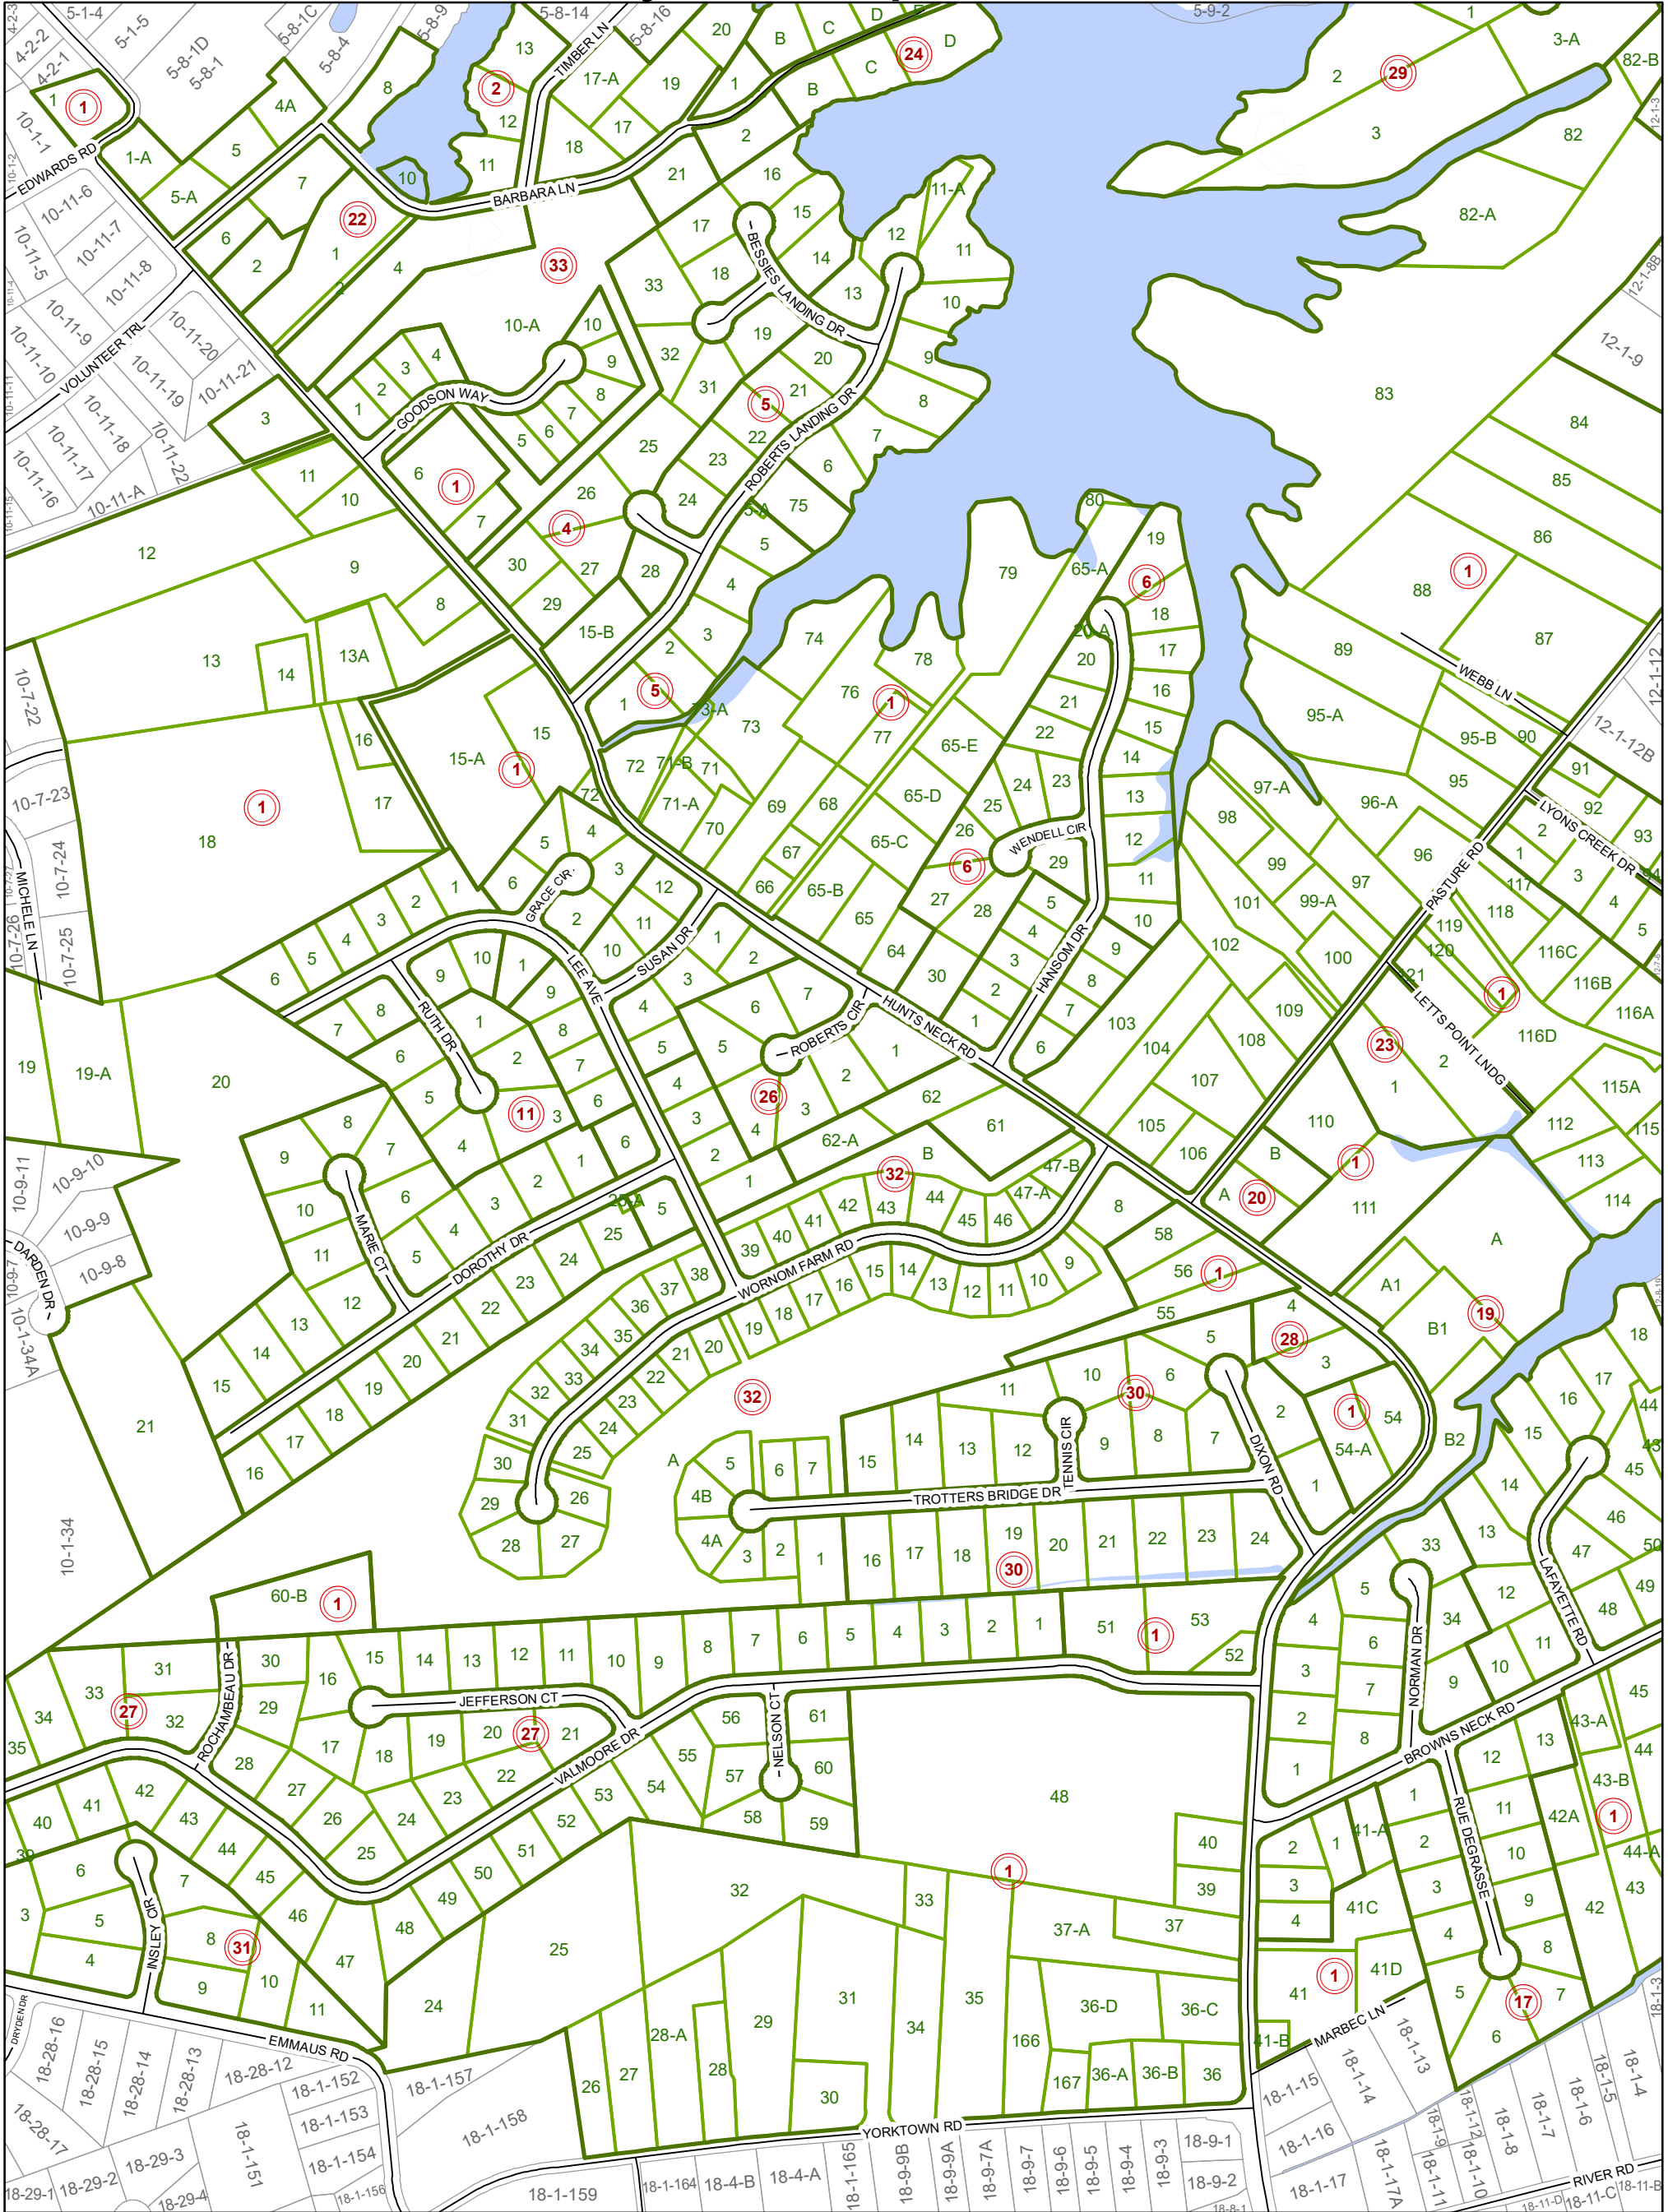

City of Poquoson

LEGEND

- Roads
- City Boundary
- Phases
- Sections
- Lots
- Adjacent Lots
- Water Bodies

Map information is believed to be accurate, but accuracy is not guaranteed. Any errors or omissions should be reported to the City of Poquoson. In no event will the city be liable for any damages or other pecuniary loss that may arise from the use of this data.

Map Last Updated: 12/15/2020

Section 11