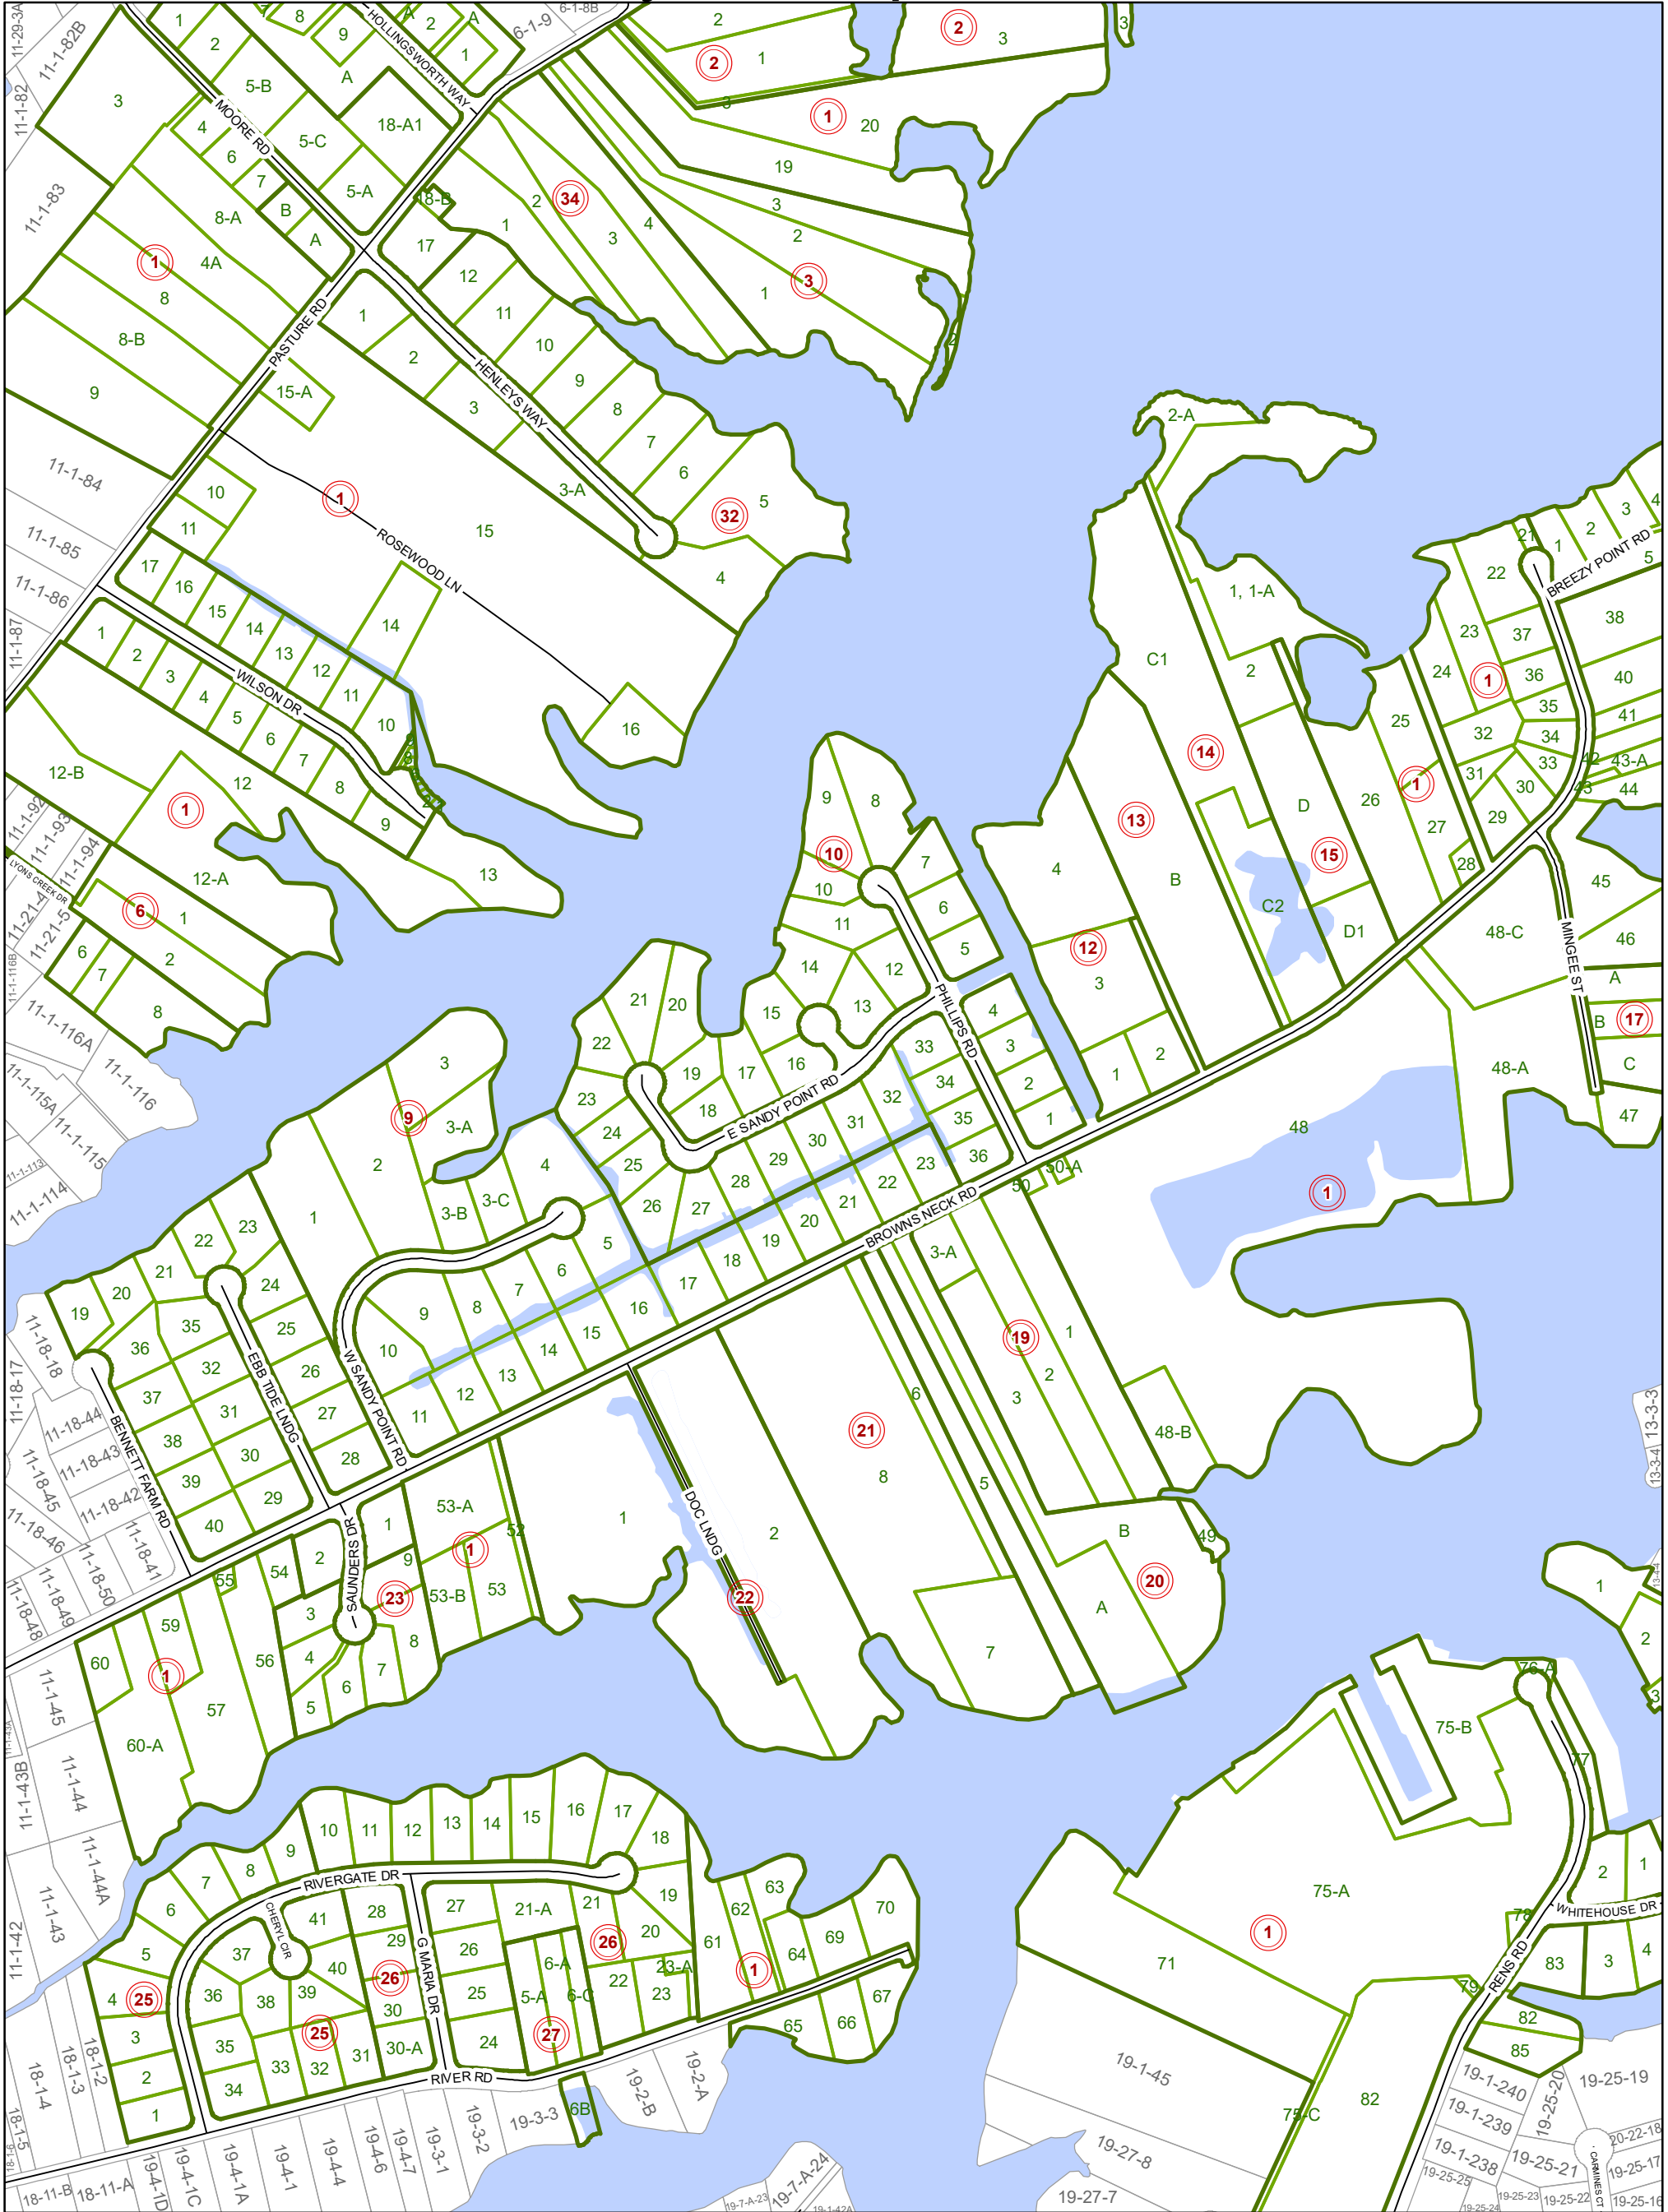

City of Poquoson

LEGEND

-  Roads
-  City Boundary
-  Phases
-  Sections
-  Lots
-  Adjacent Lots
-  Water Bodies

Map information is believed to be accurate, but accuracy is not guaranteed. Any errors or omissions should be reported to the City of Poquoson. In no event will the city be liable for any damages or other pecuniary loss that may arise from the use of this data.

Map Last Updated: 12/15/2020

Section 12