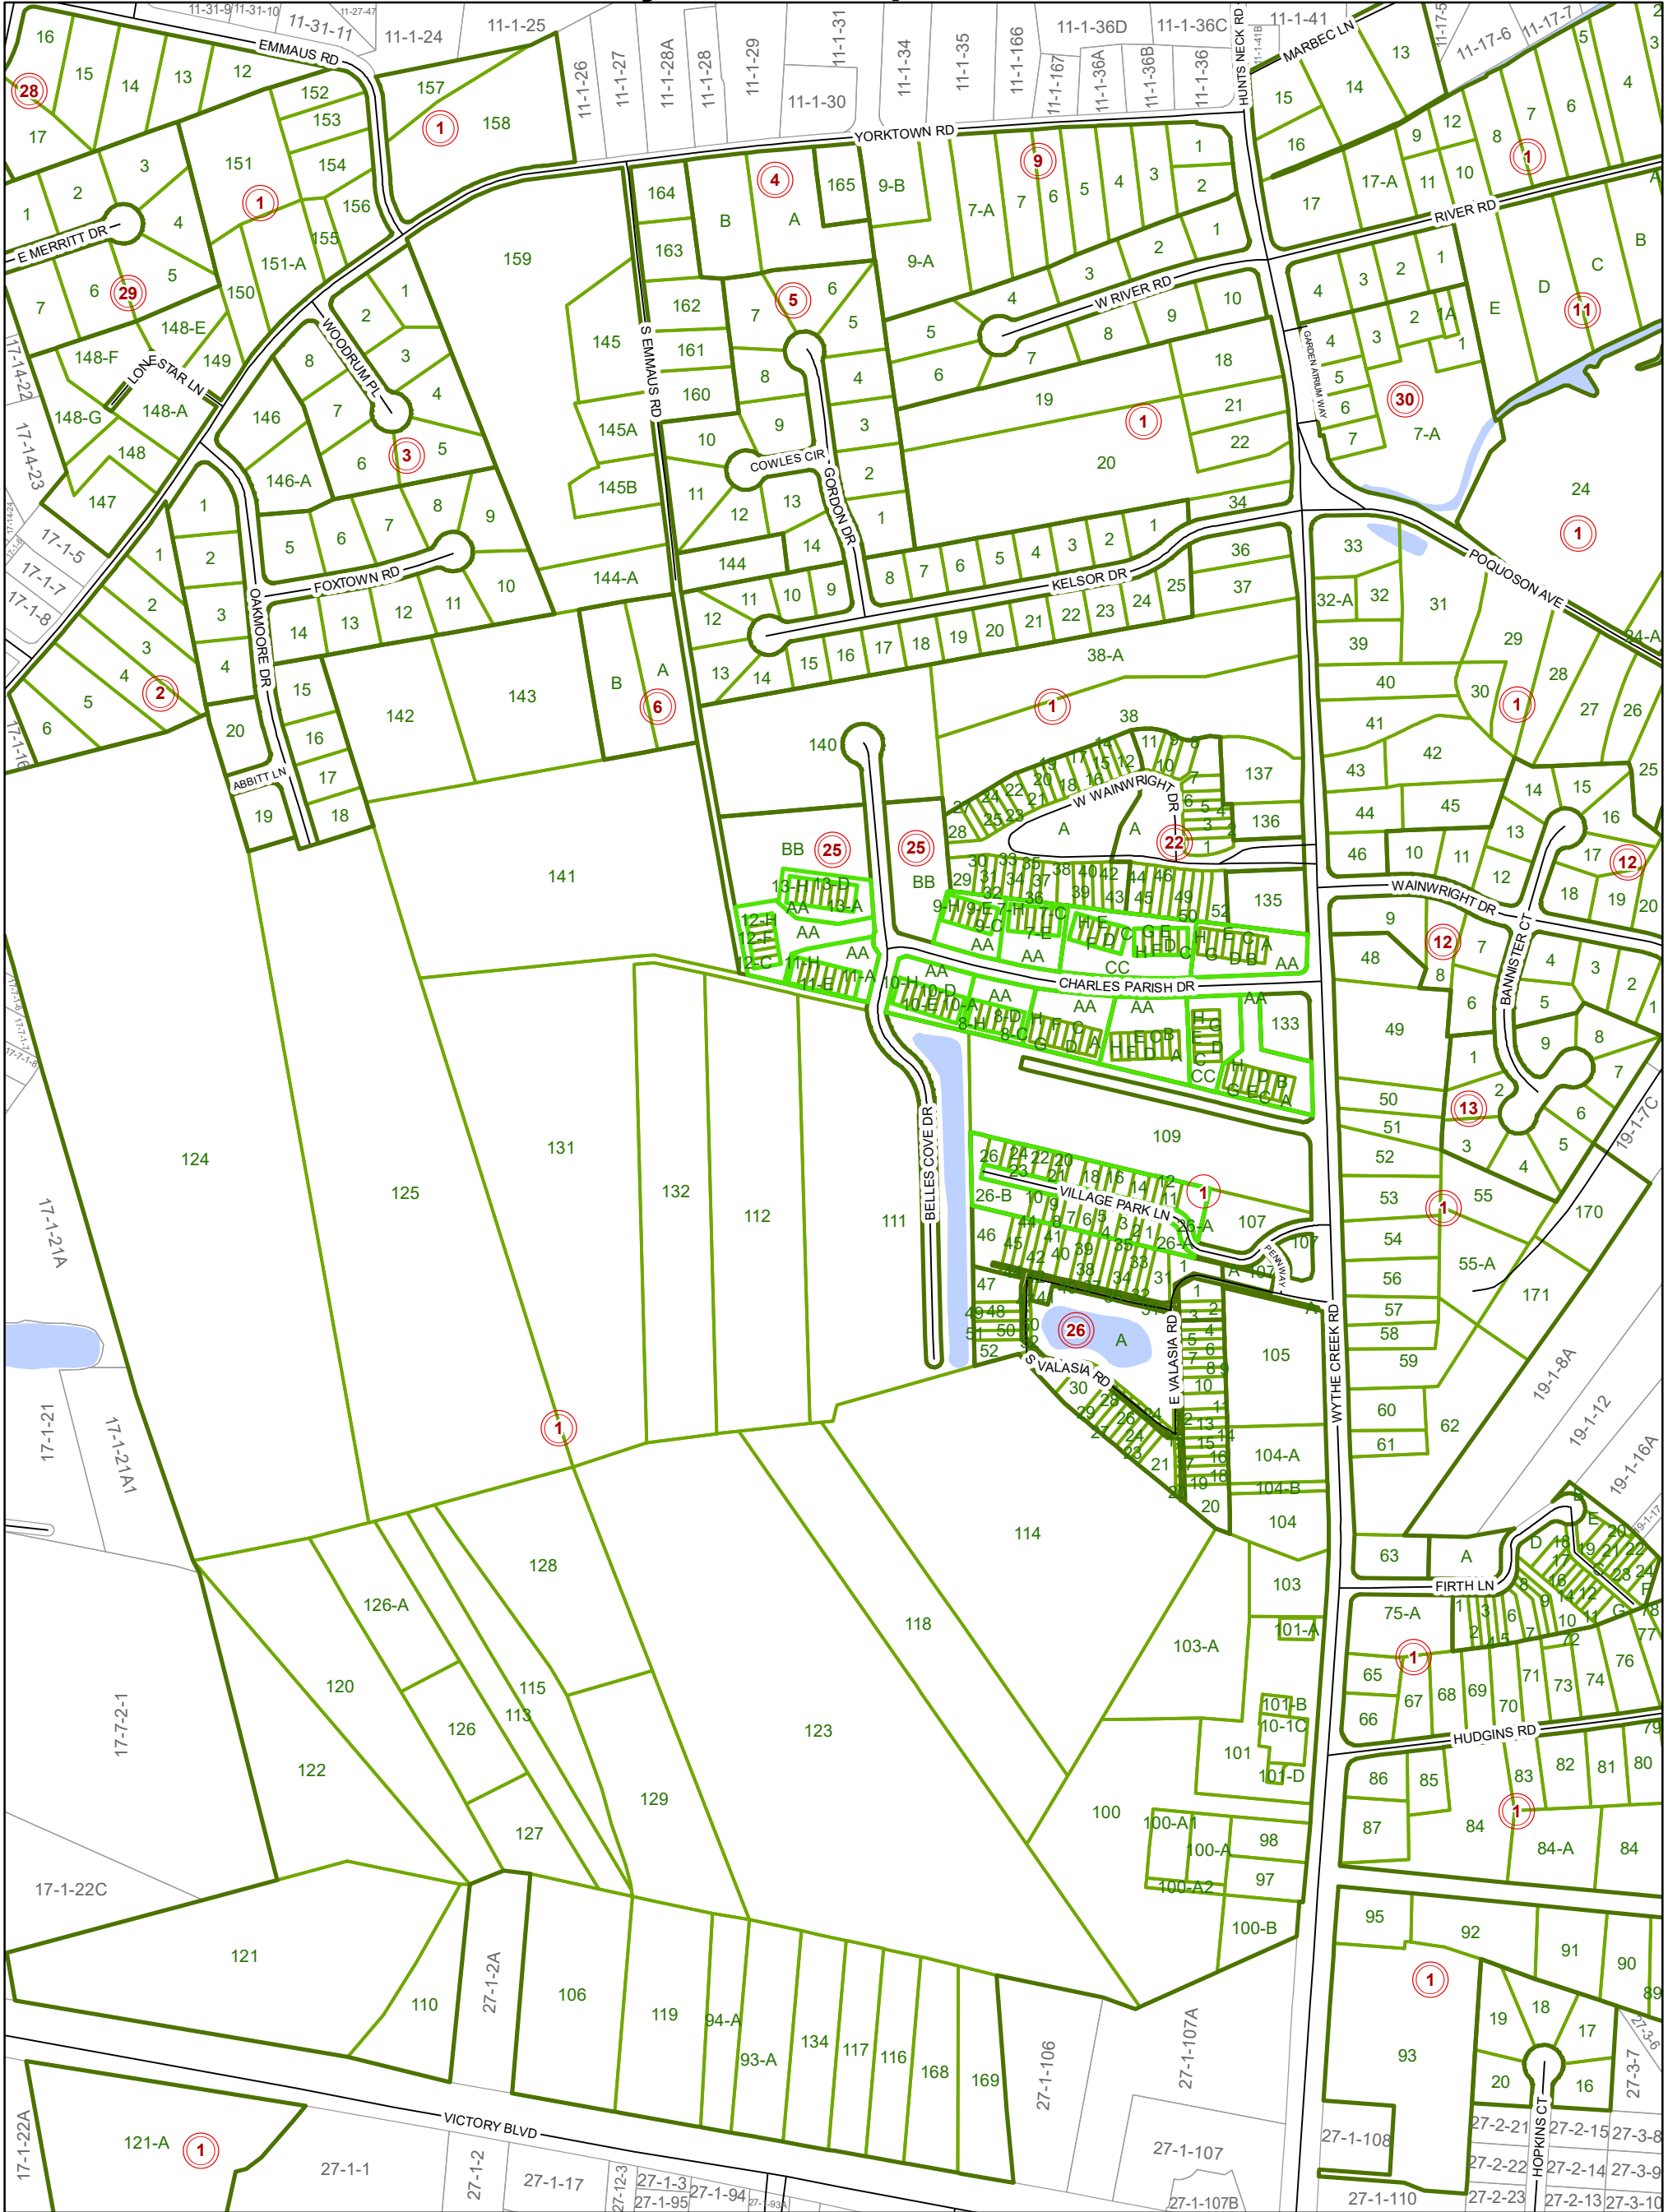

City of Poquoson

LEGEND

- Roads
- City Boundary
- Phases
- Sections
- Lots
- Adjacent Lots
- Water Bodies

Map information is believed to be accurate, but accuracy is not guaranteed. Any errors or omissions should be reported to the City of Poquoson. In no event will the city be liable for any damages or other pecuniary loss that may arise from the use of this data.

Map Last Updated: 12/15/2020

Section 18