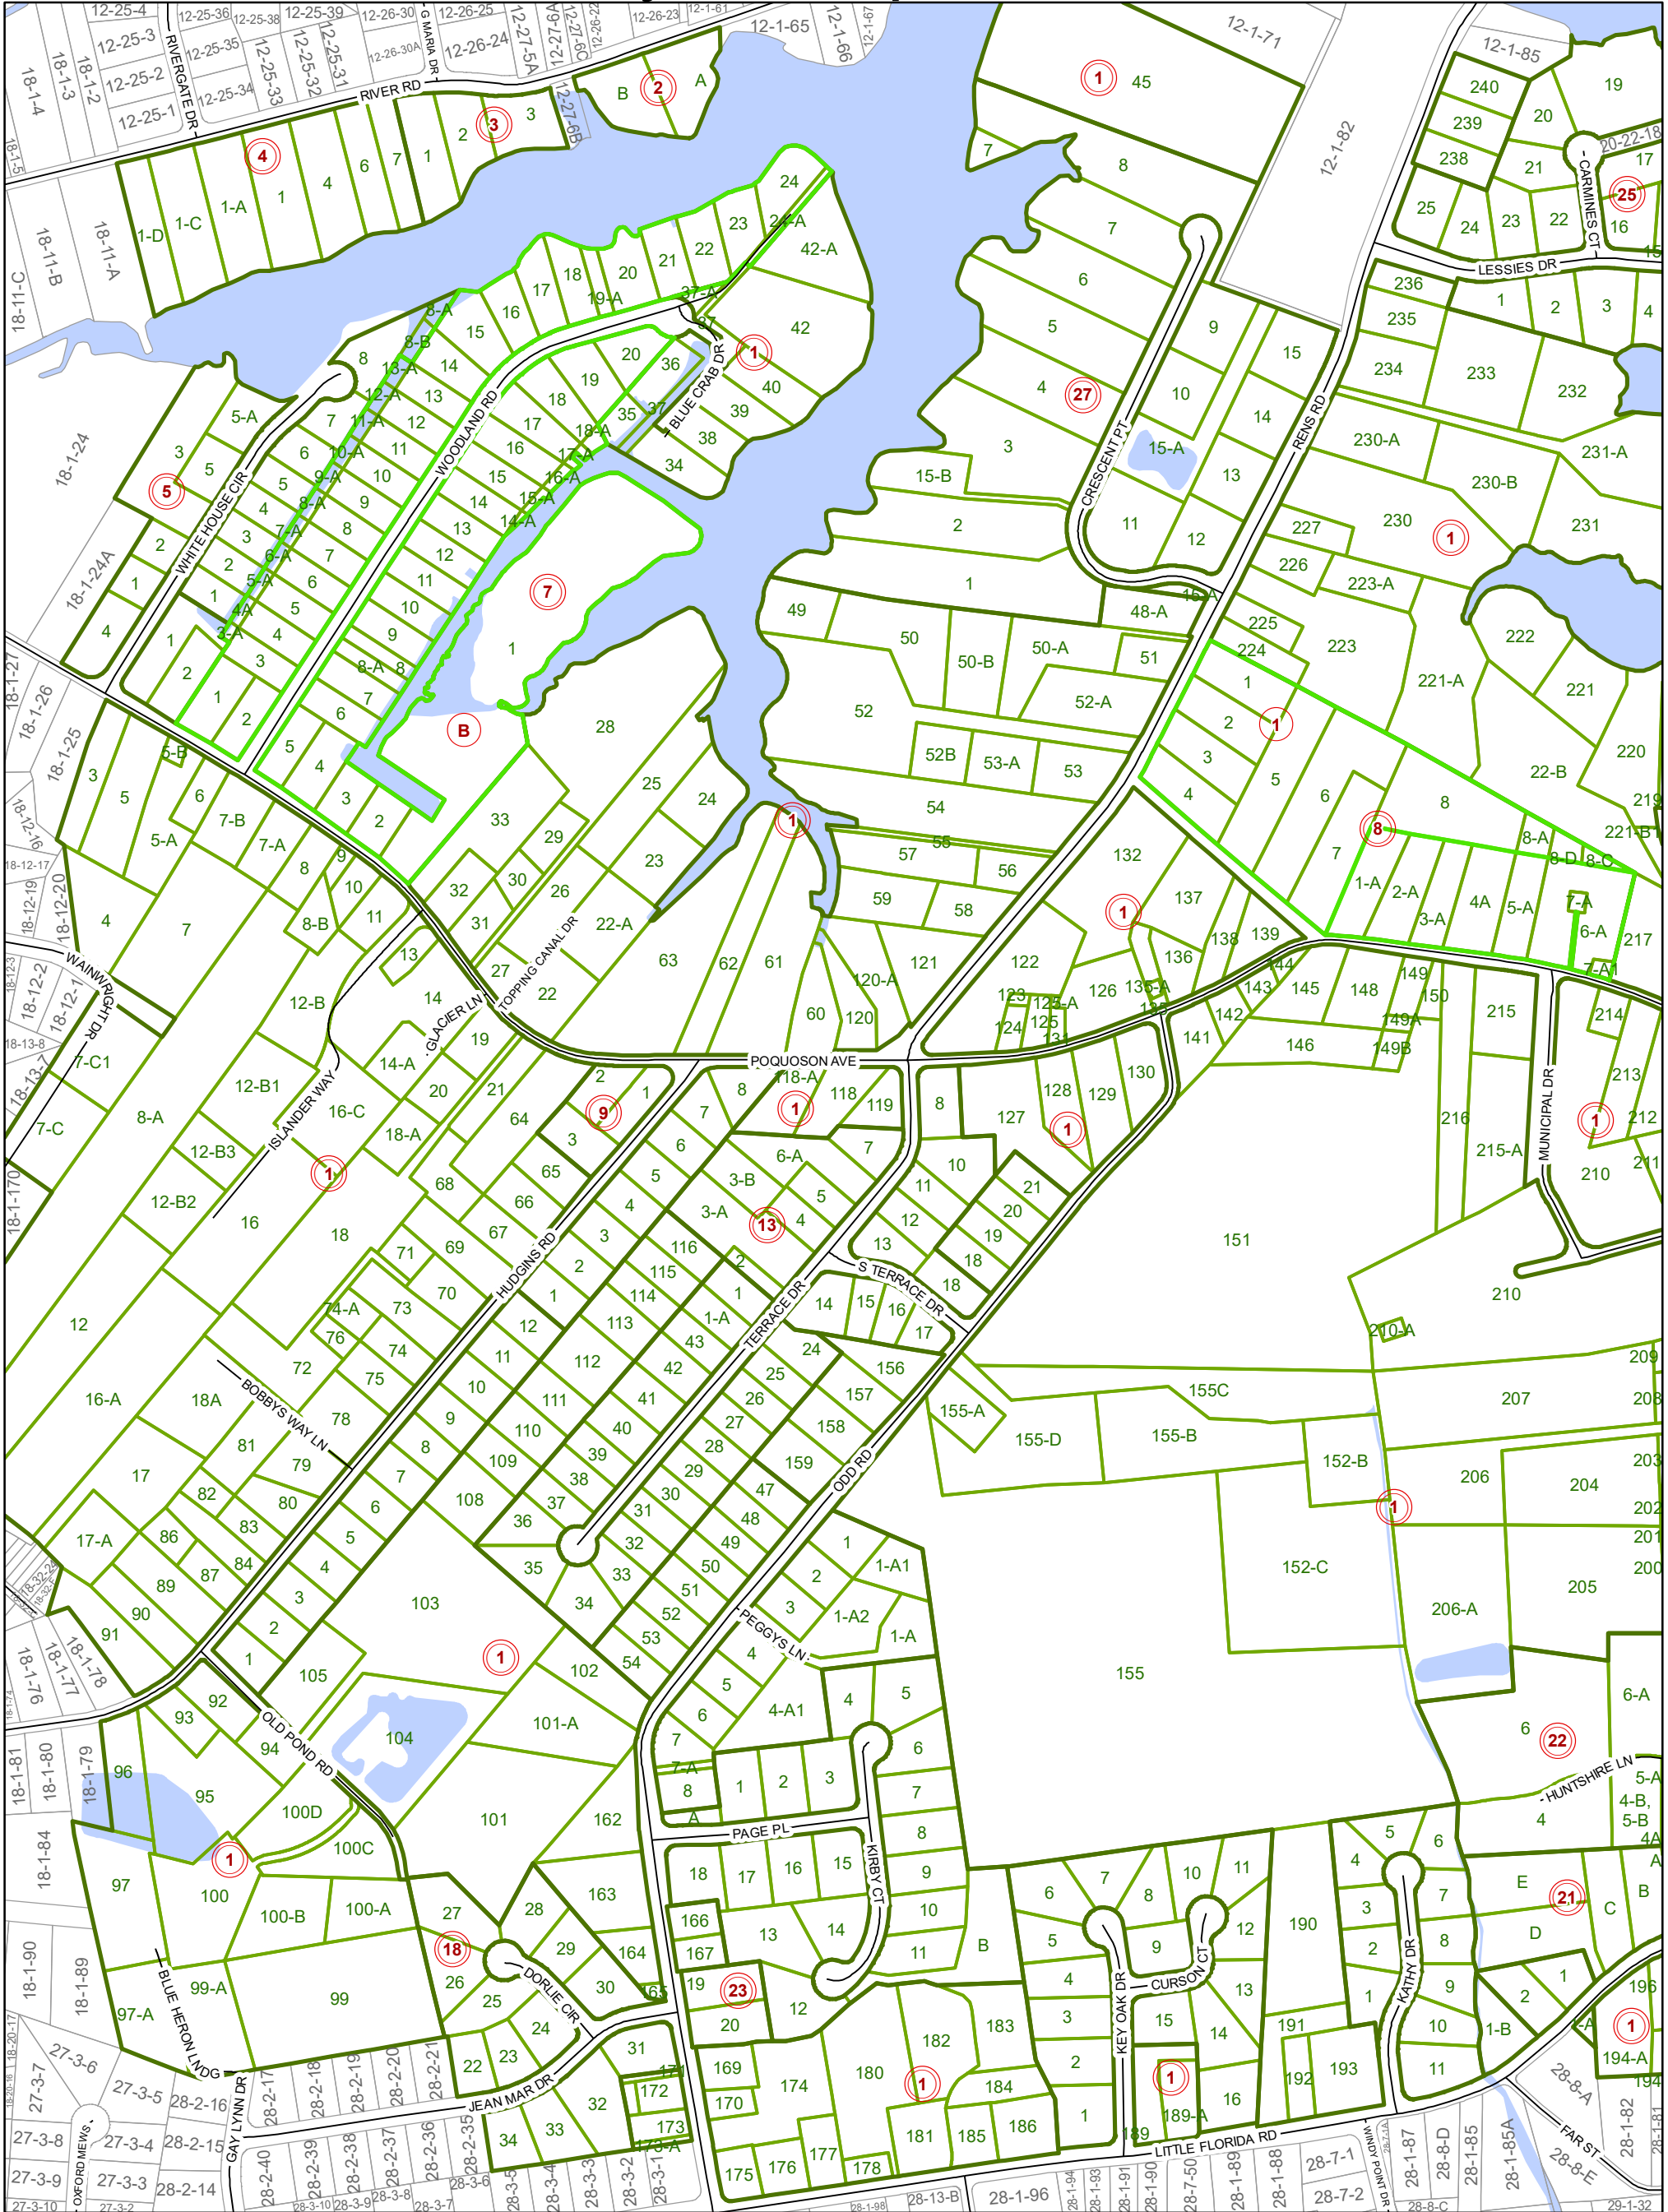

# City of Poquoson

## LEGEND

- Roads
- City Boundary
- Phases
- Sections
- Lots
- Adjacent Lots
- Water Bodies

Map information is believed to be accurate, but accuracy is not guaranteed. Any errors or omissions should be reported to the City of Poquoson. In no event will the city be liable for any damages or other pecuniary loss that may arise from the use of this data.

Map Last Updated: 12/15/2020