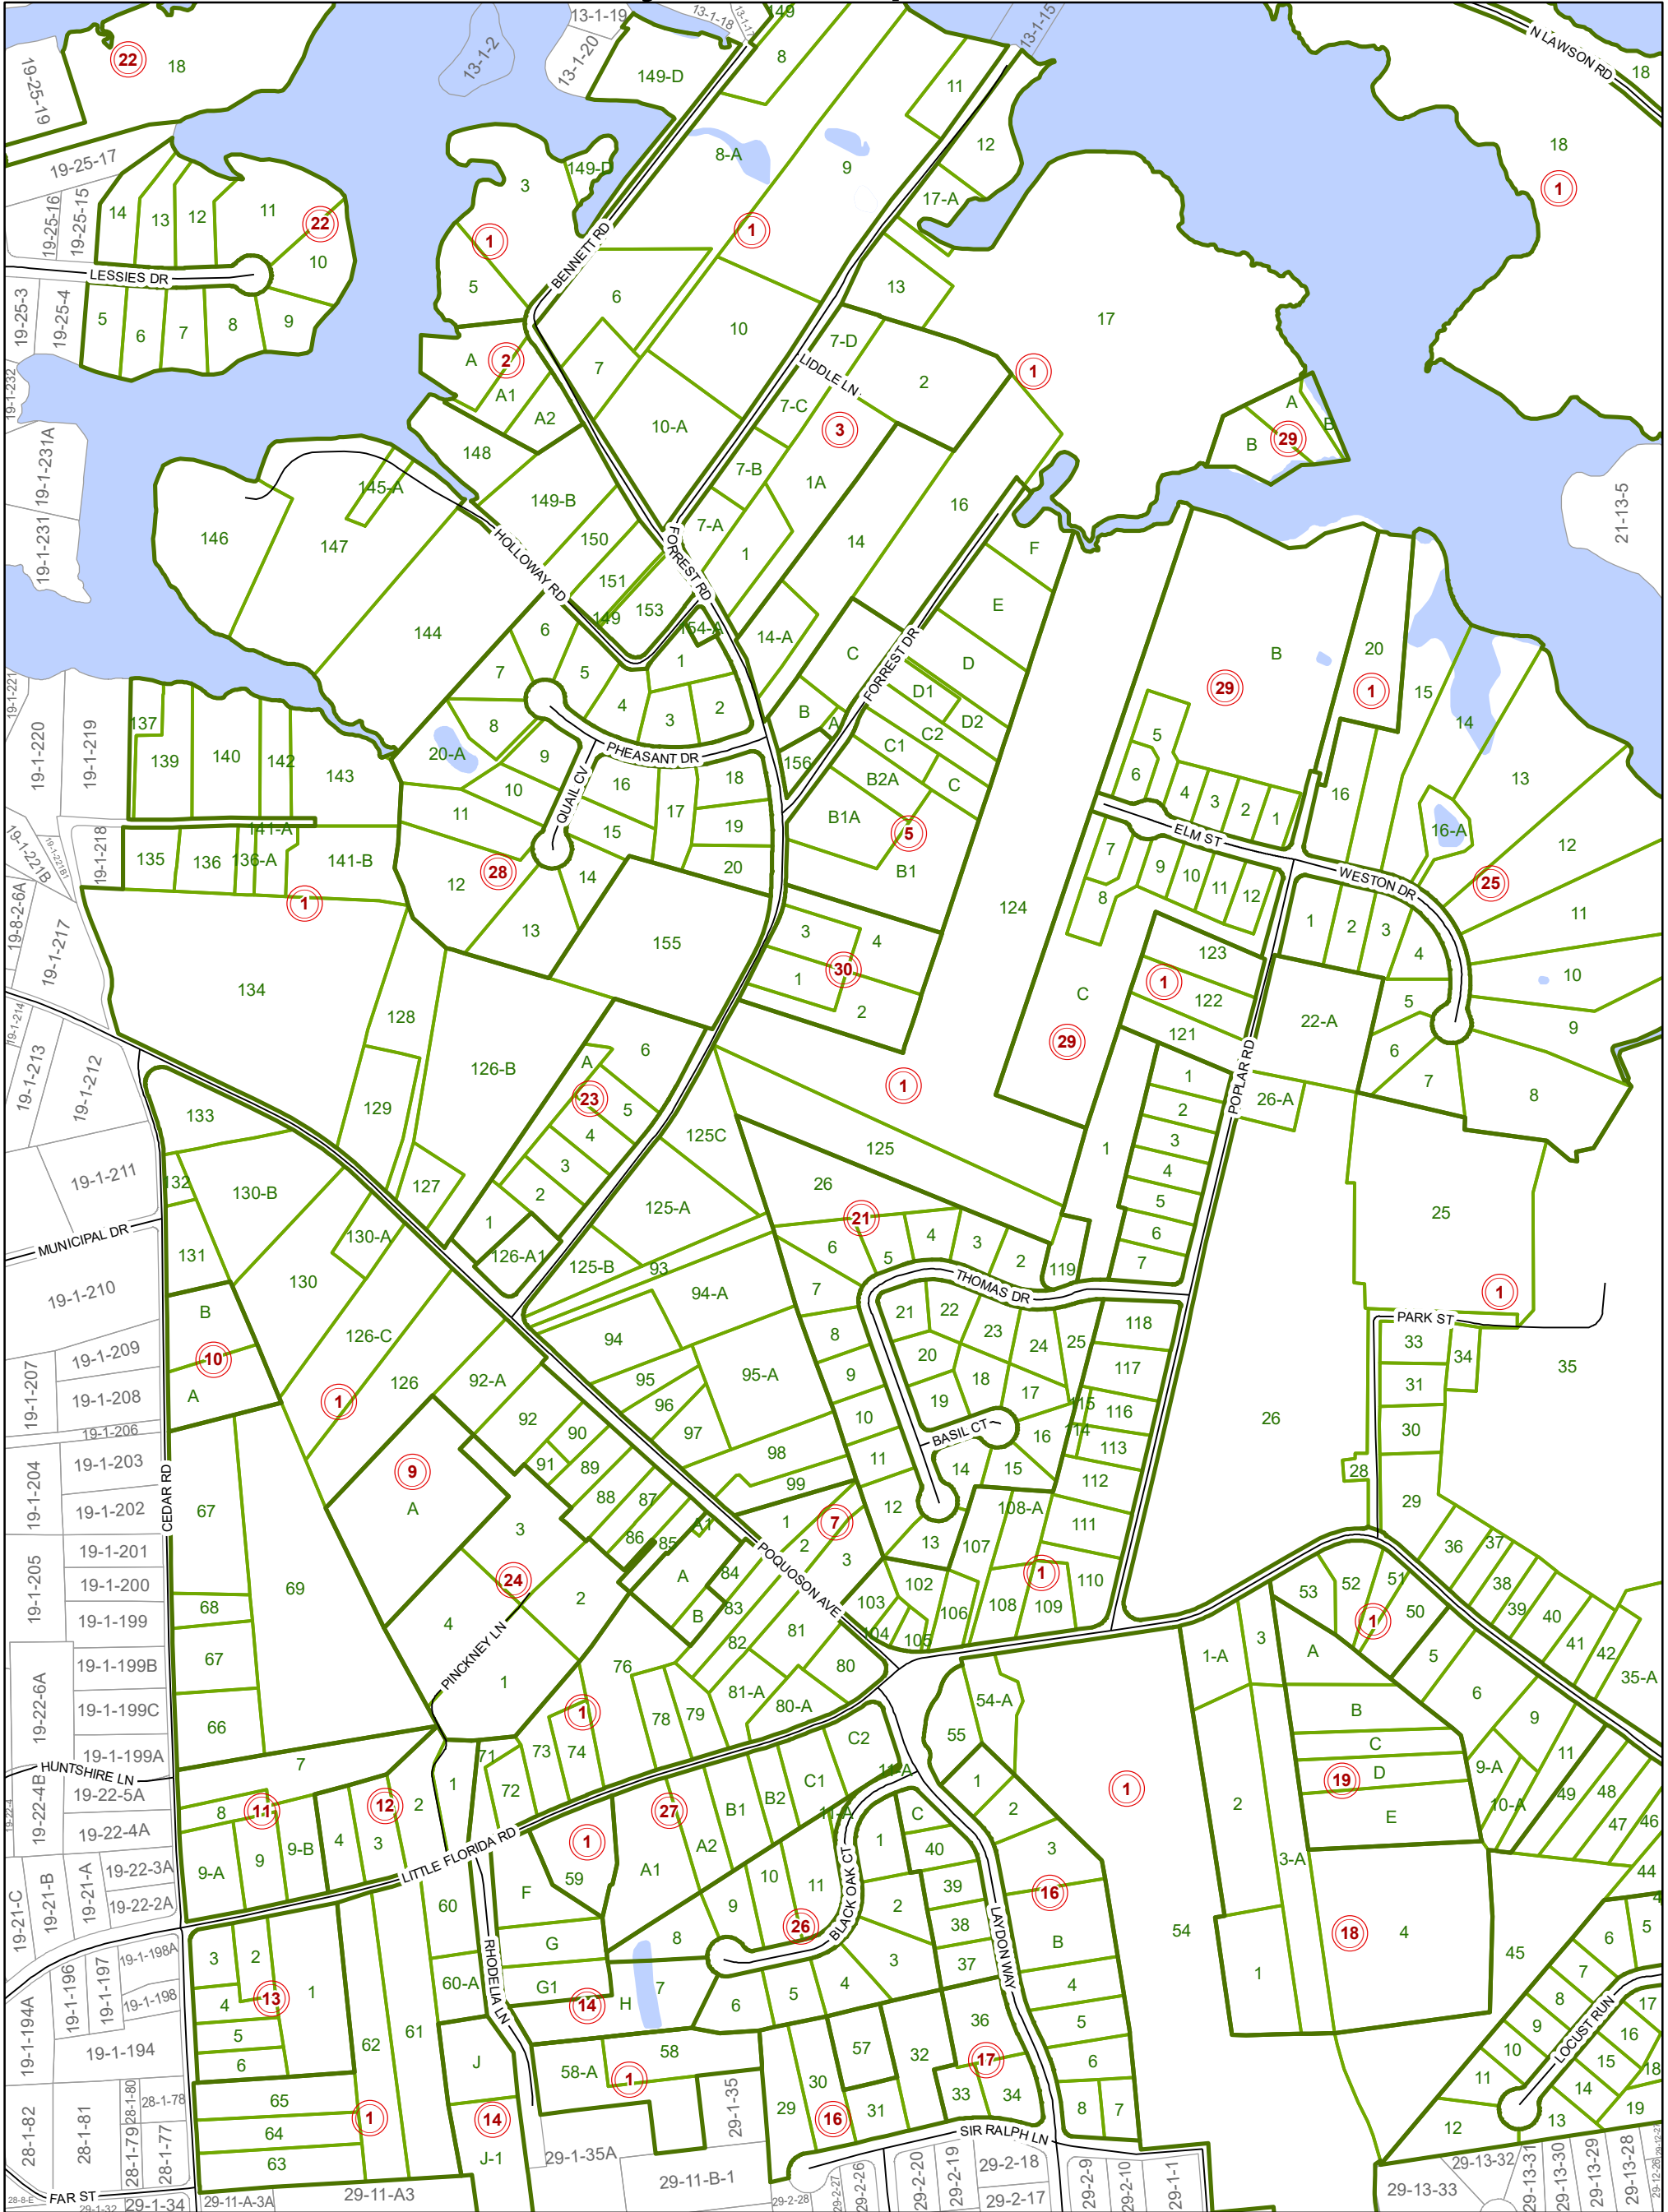

# City of Poquoson

## LEGEND

-  Roads
-  City Boundary
-  Phases
-  Sections
-  Lots
-  Adjacent Lots
-  Water Bodies

Map information is believed to be accurate, but accuracy is not guaranteed. Any errors or omissions should be reported to the City of Poquoson. In no event will the city be liable for any damages or other pecuniary loss that may arise from the use of this data.

Map Last Updated: 12/15/2020