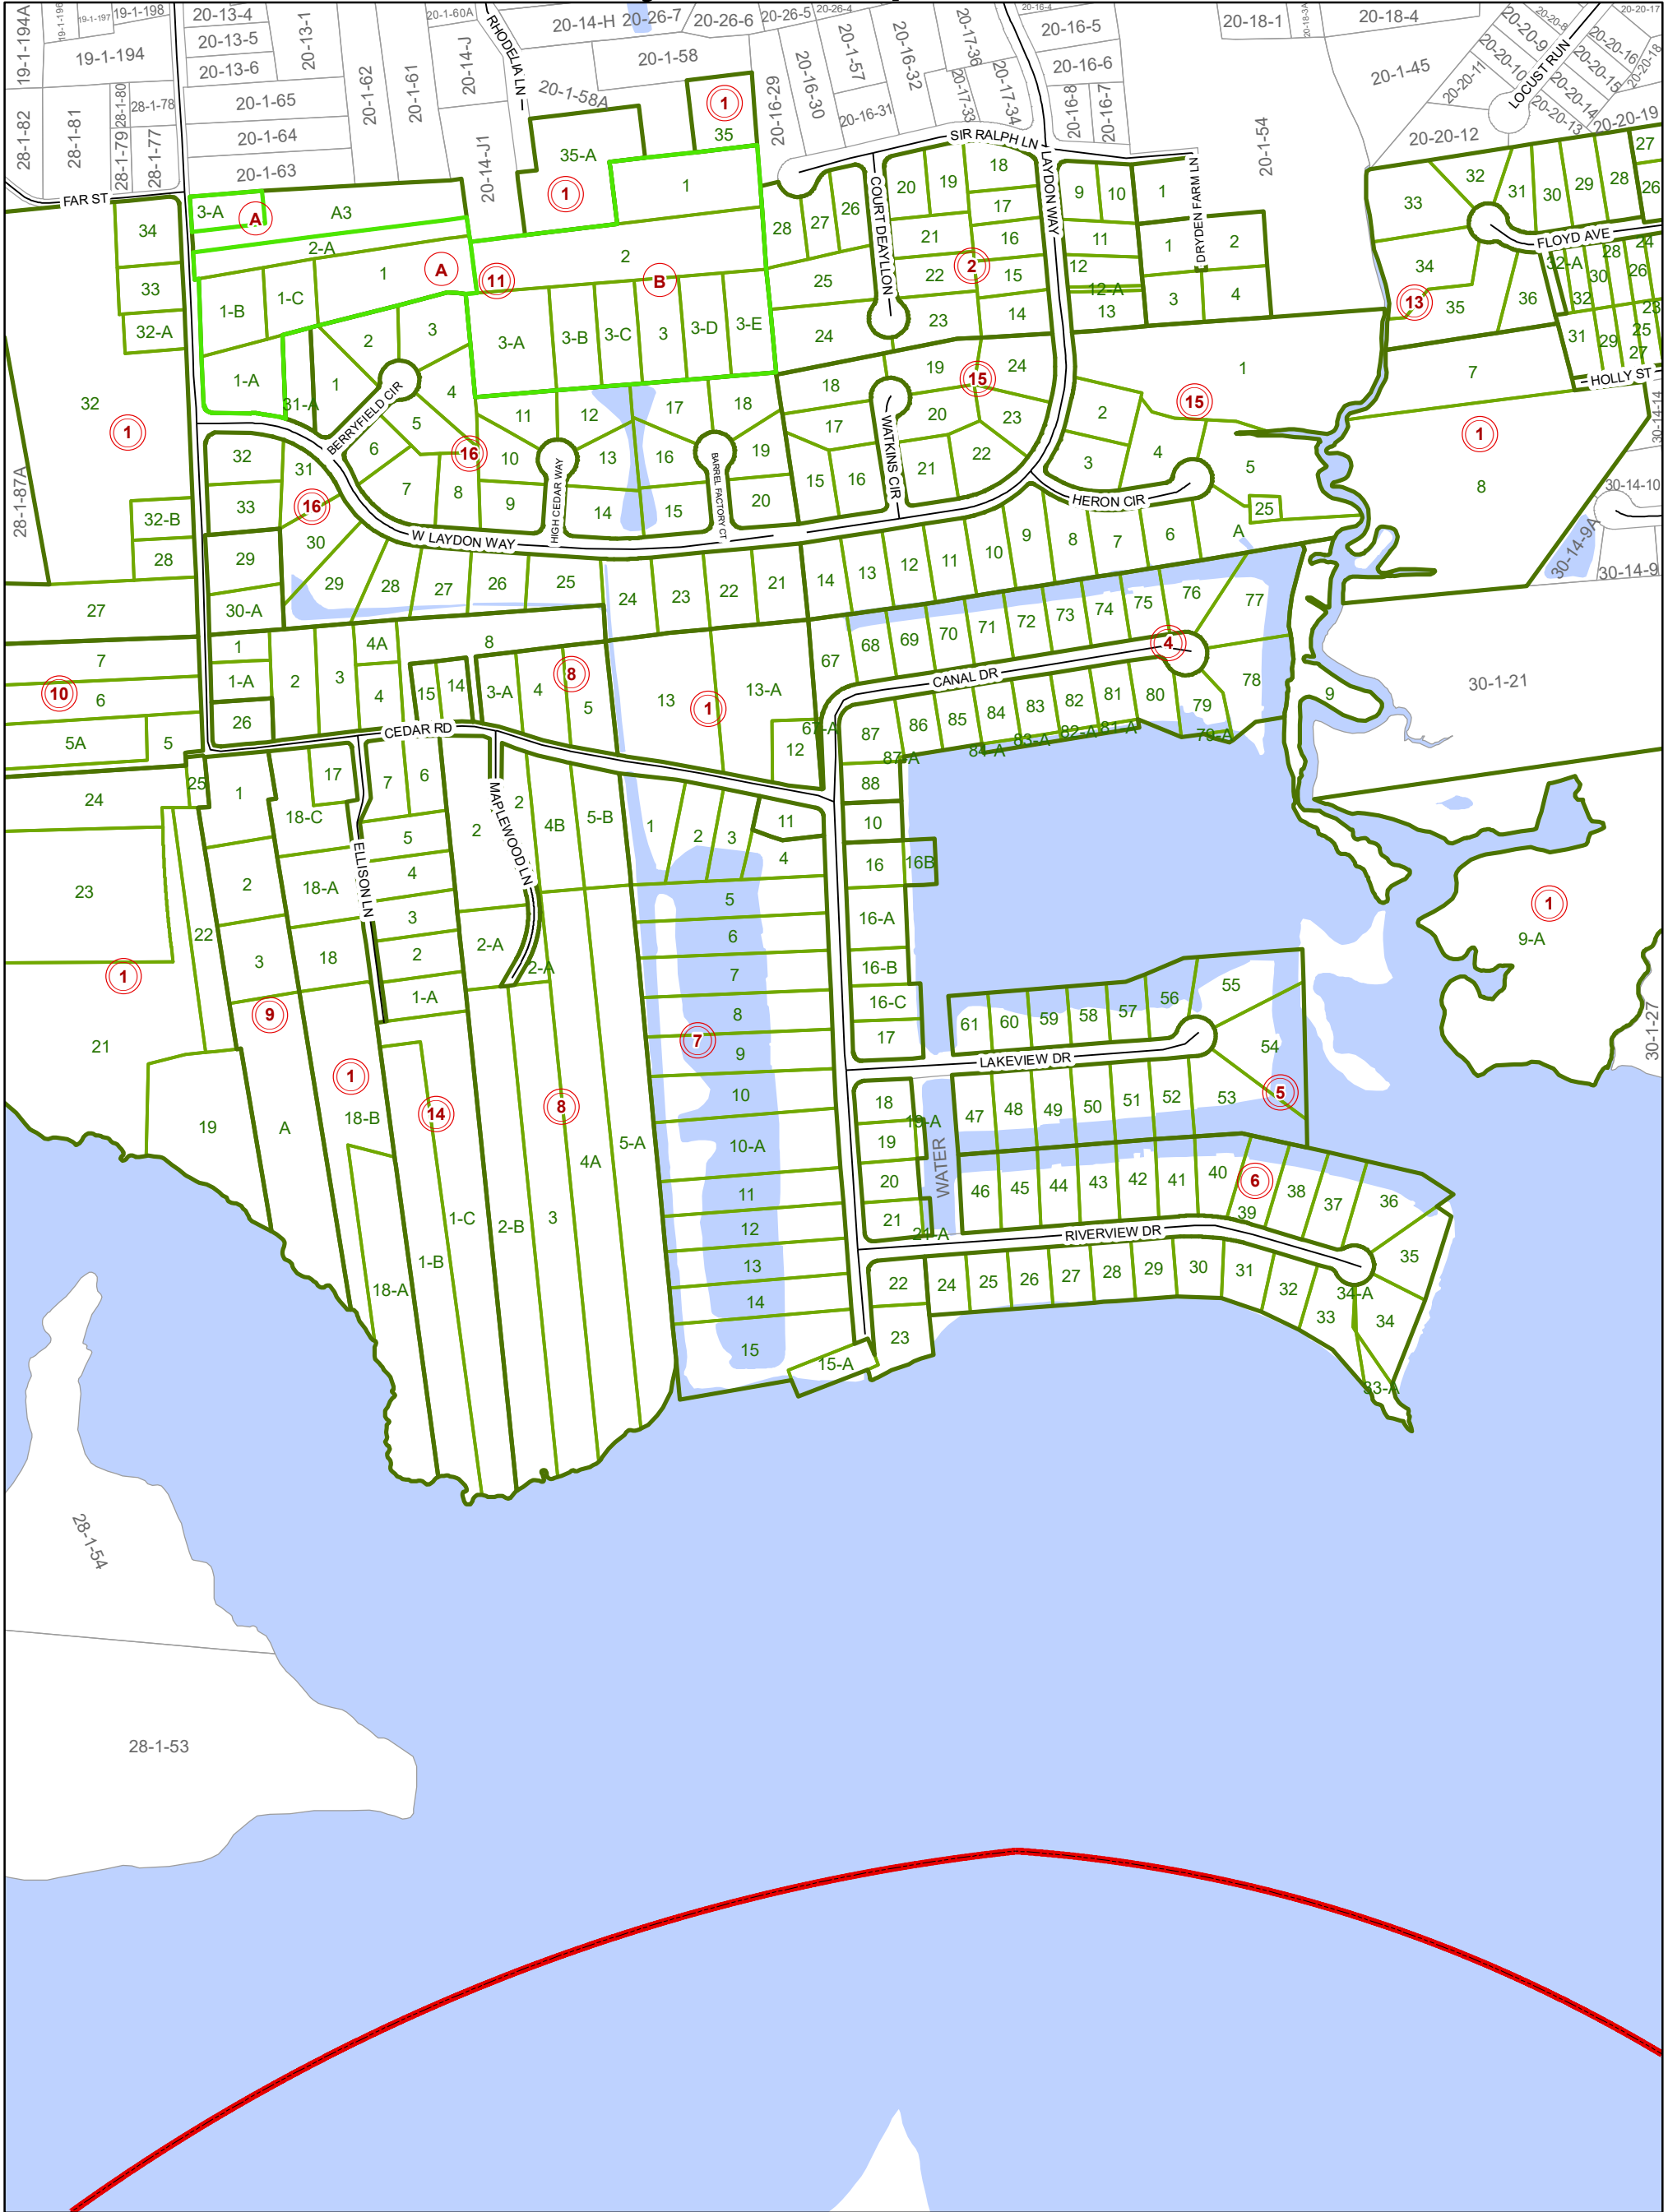

# City of Poquoson

## LEGEND

- Roads
- City Boundary
- Phases
- Sections
- Lots
- Adjacent Lots
- Water Bodies

Map information is believed to be accurate, but accuracy is not guaranteed. Any errors or omissions should be reported to the City of Poquoson. In no event will the city be liable for any damages or other pecuniary loss that may arise from the use of this data.

Map Last Updated: 12/15/2020