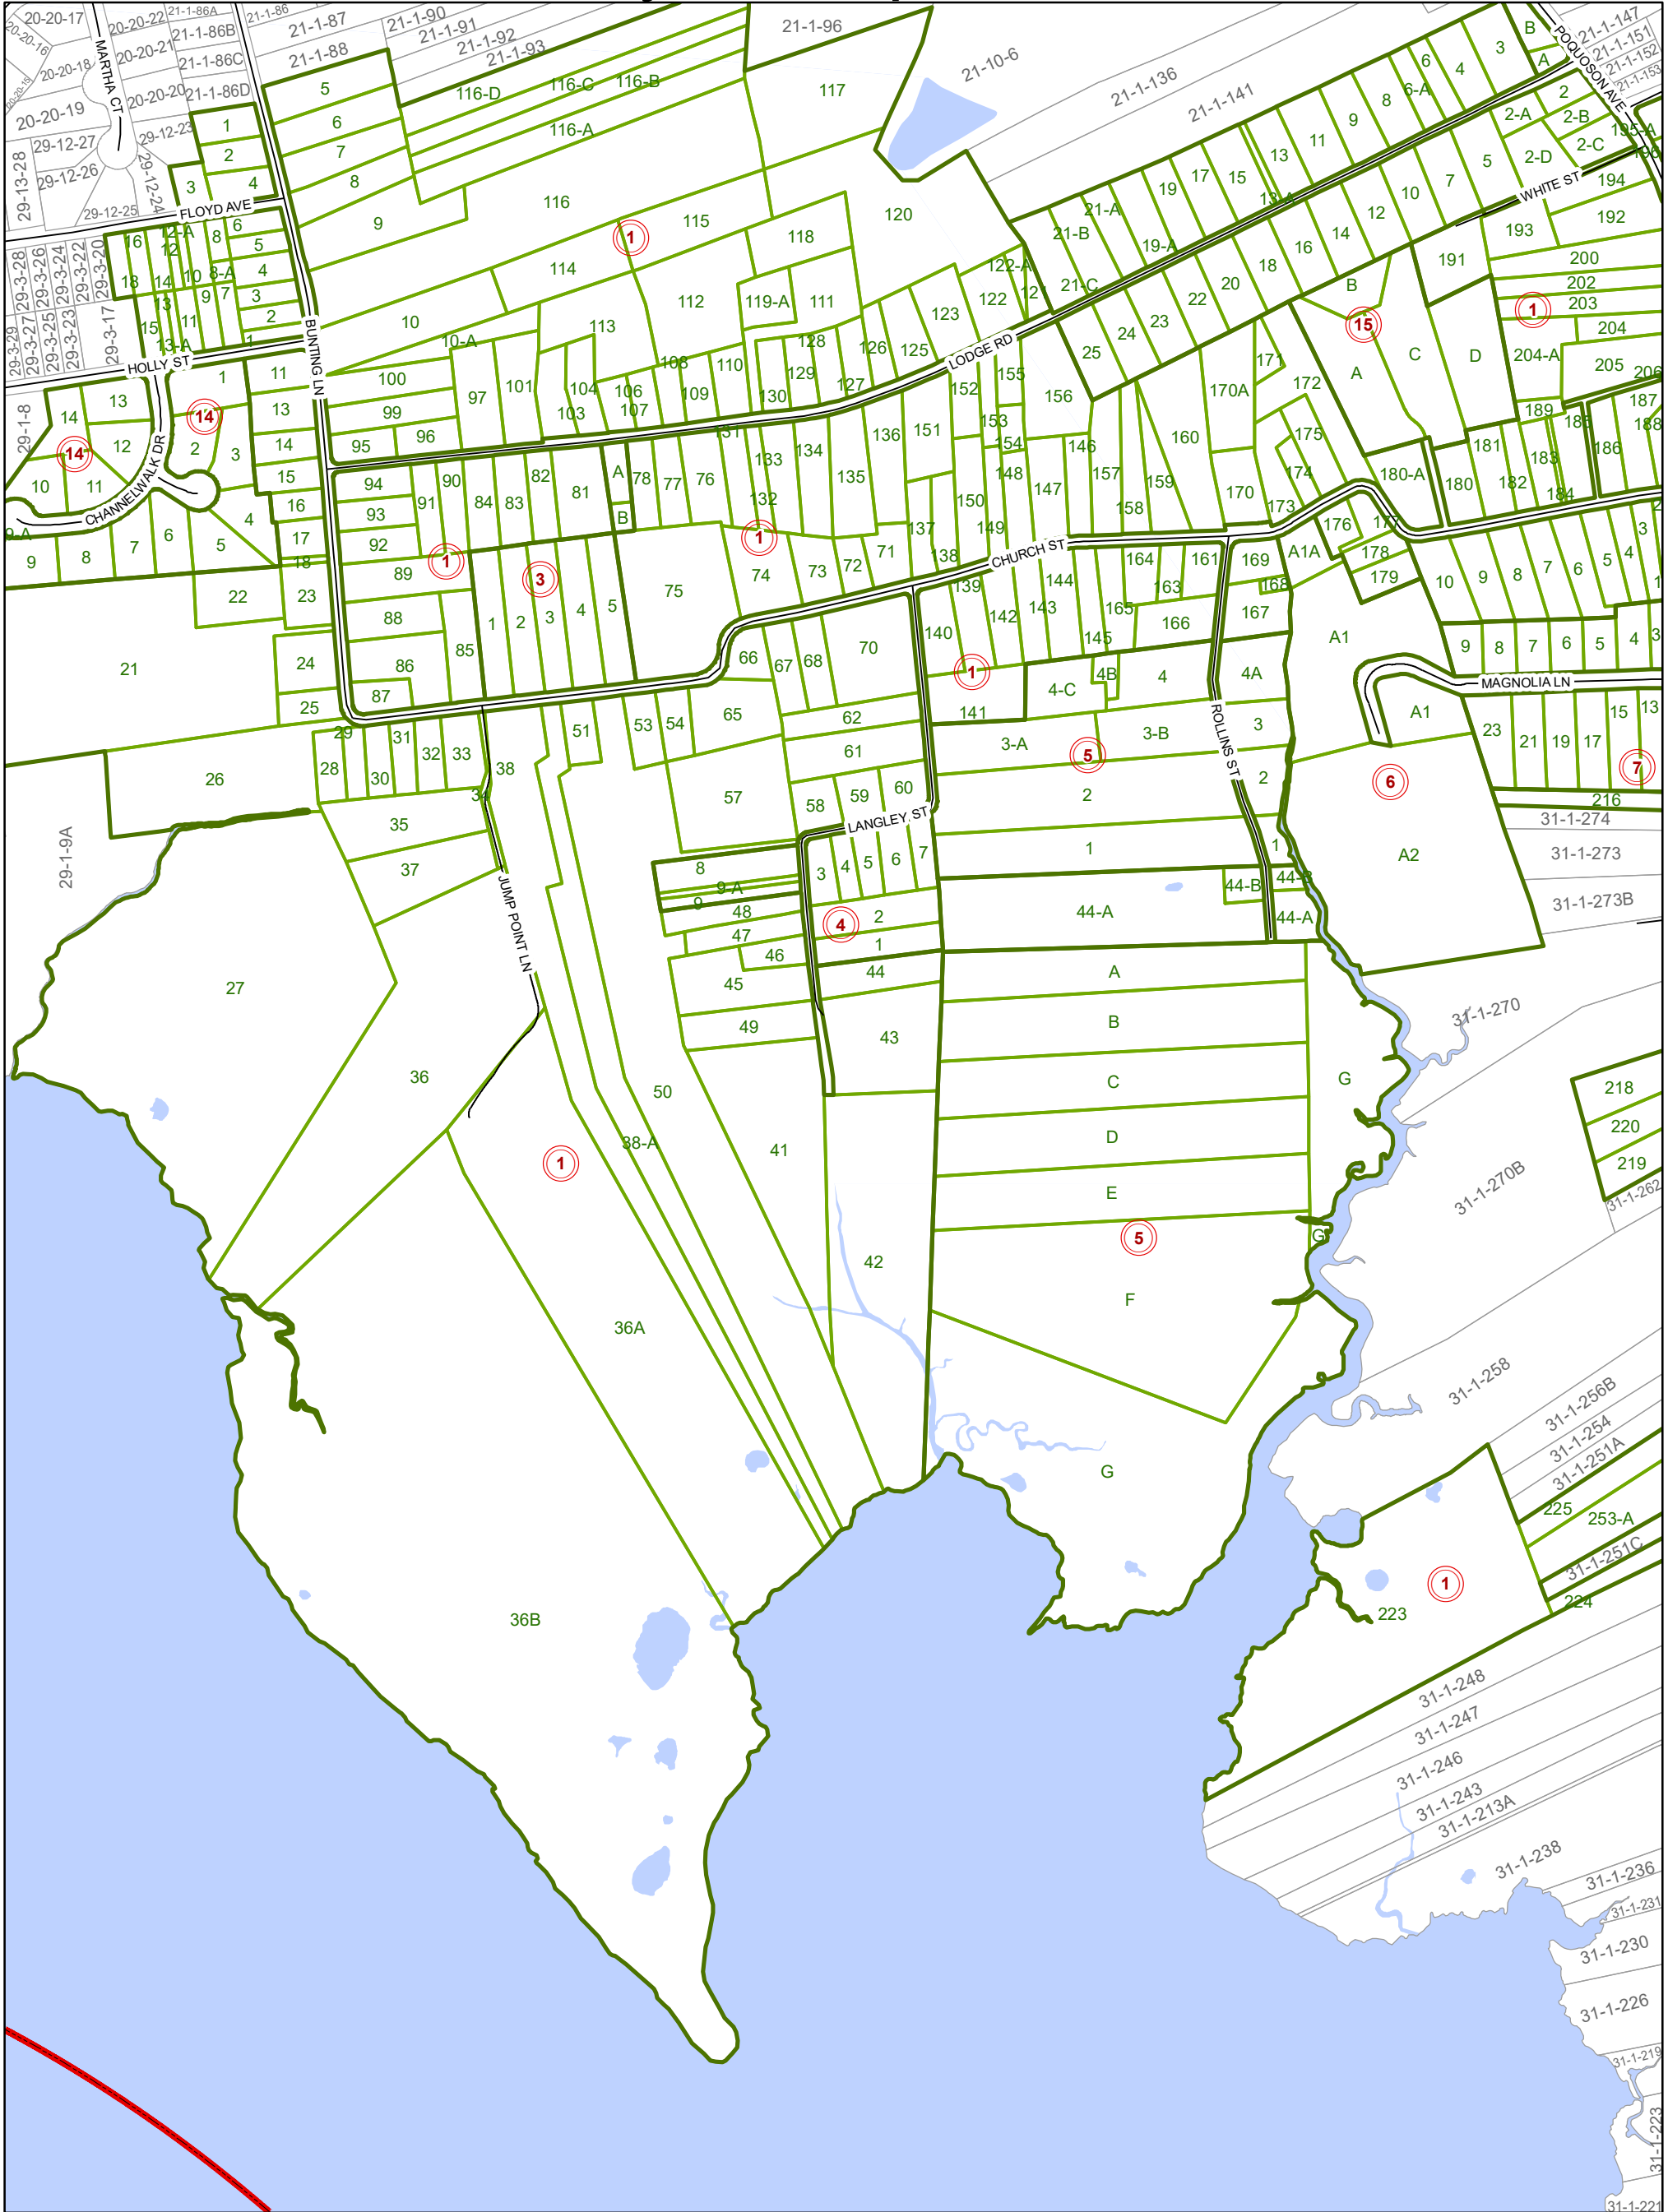

City of Poquoson

LEGEND

-  Roads
-  City Boundary
-  Phases
-  Sections
-  Lots
-  Adjacent Lots
-  Water Bodies

Map information is believed to be accurate, but accuracy is not guaranteed. Any errors or omissions should be reported to the City of Poquoson. In no event will the city be liable for any damages or other pecuniary loss that may arise from the use of this data.

Map Last Updated: 12/15/2020

Section 30