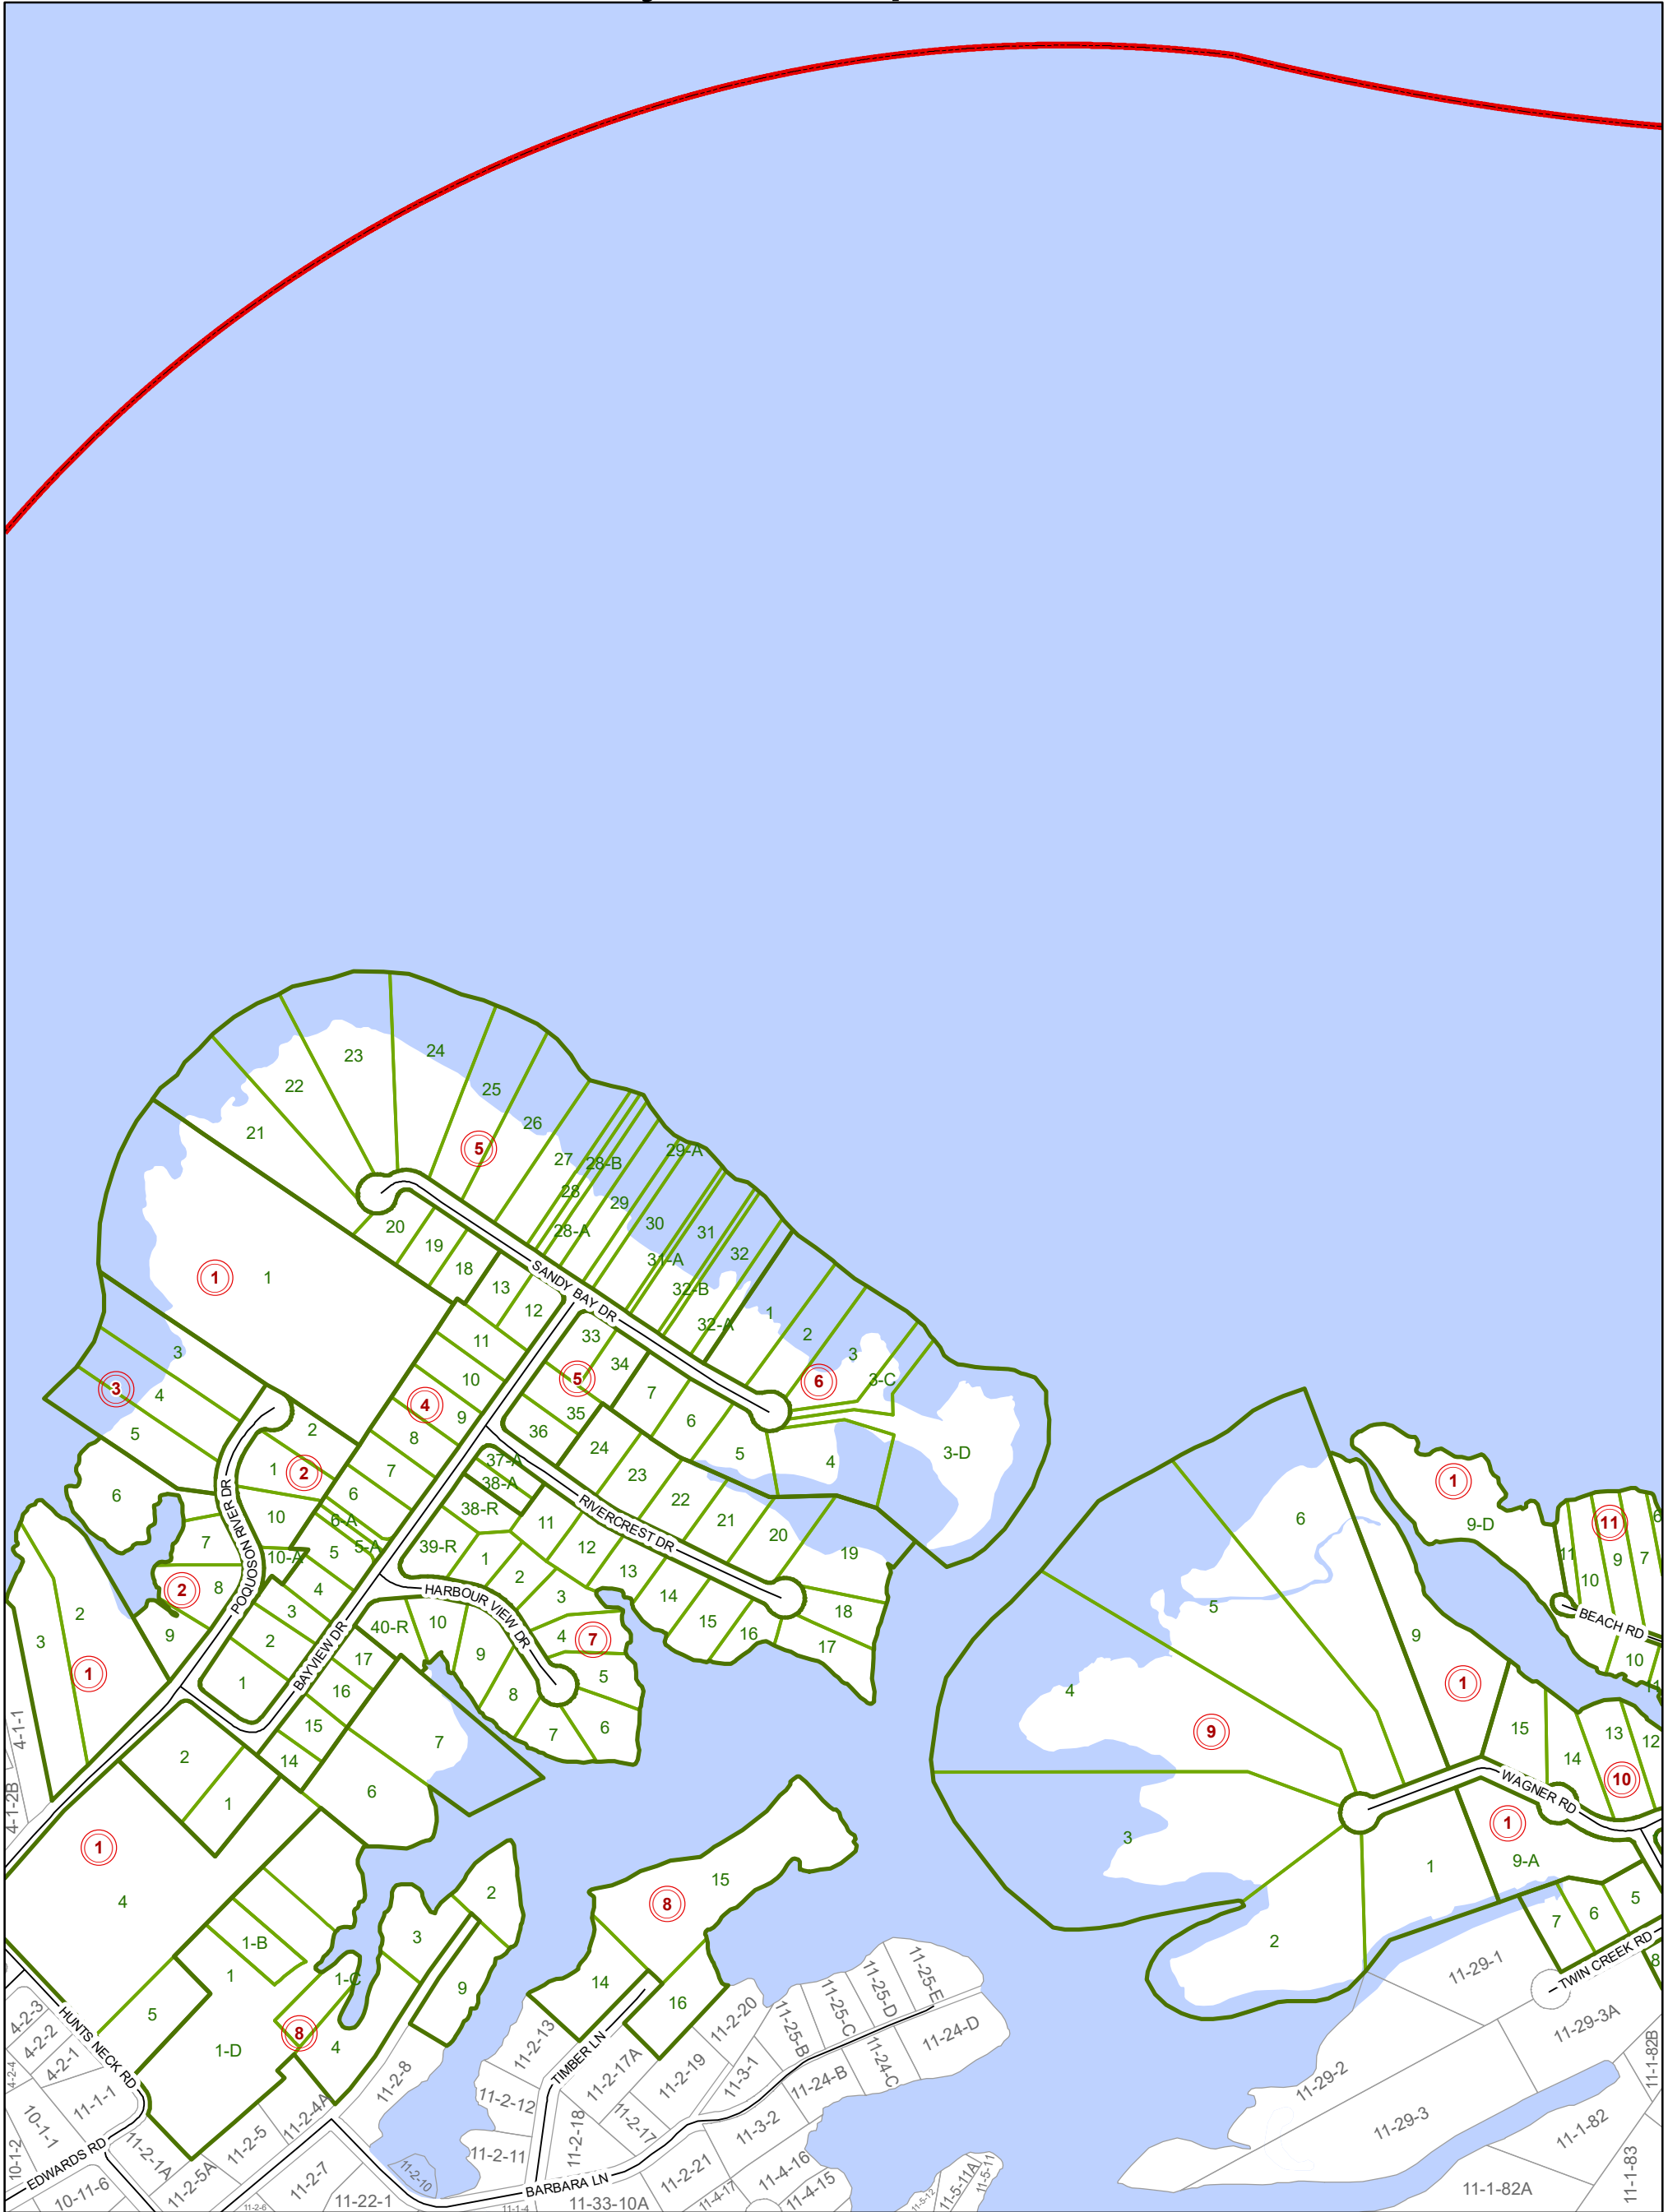

City of Poquoson

- LEGEND**
- Roads
 - City Boundary
 - Phases
 - Sections
 - Lots
 - Adjacent Lots
 - Water Bodies

Map information is believed to be accurate, but accuracy is not guaranteed. Any errors or omissions should be reported to the City of Poquoson. In no event will the city be liable for any damages or other pecuniary loss that may arise from the use of this data.

Map Last Updated: 12/15/2020

Section 5